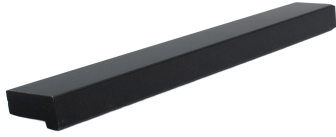

MATTE BLACK L-SHAPED HANDLE

SKU: KP-32

Compatible with Kai and Rayne. Matte Black Drawer Pull.

Categories: [Parts](#)

GALLERY IMAGES

148mm Matte Black L Shaped Handle KP-10 (Back)

148mm Matte Black L Shaped Handle KP-10 (Front)