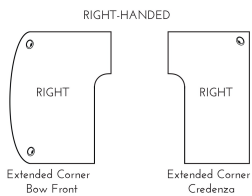

GALLERY IMAGES

UEBD71114 Right Handed

PRODUCT DESCRIPTION

With clean lines and curved edges, this extended corner bow front desk is the perfect workstation for an executive office, home office, or wherever the room is available. Make an impressive with beautiful, rounded bow of the desktop and sit anywhere comfortable in your workstation with the curved inner extended corners. On either end of the desk is a full pedestal for under-desk storage with two drawers on one side and three on the other secured by lock and key. Built for durability with a heavy-duty cam and dowel system and over-engineered with over 15 connection points. Available in five laminate finish options. Custom keying options are available. **For right-hand configurations only.**