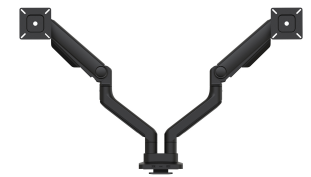

ARRAY DUO DUAL MONITOR ARM WITH 2 USB-A AND 1 USB-C

SKU: ARRDU-2

Array Duo is a Dual Monitor Arm with 2 USB-A ports and 1 USB-C port. Available in Black, Silver, or White powder coated finishes.

Categories: [Accessories](#), [Monitor Arms](#)

i5 Industries Array Duo Monitor Arm Side – White – ARRDU-2

i5 Industries Array Duo Monitor Arm – White – ARRDU-2

i5 Industries Array Duo Monitor Arm Side 2 – Black – ARRDU-2

i5 Industries Array Duo Monitor Arm Side – Black – ARRDU-2

i5 Industries Array Duo Monitor Arm – Black – ARRDU-2

PRODUCT FEATURES

- Can hold two monitors
- 2 USB-A Ports
- 1 USB-C Port
- Swivels up to 180 degrees
- Rotates up to 180 degrees
- Tilts range is 15 degrees to 90 degrees
- Spring-Assisted VESA Panel
- Sleeve-Type Quick-Mount System
- Powder-coated finishes
- 1.73 extra wide sleeve
- Large Load Capacity
- Full Extension Length: 40.91"
- Screen Size Compatibility: 17" - 35" (Flat Screen) - 49" (Curved Screen)
- Weight Capacity: 88 lbs