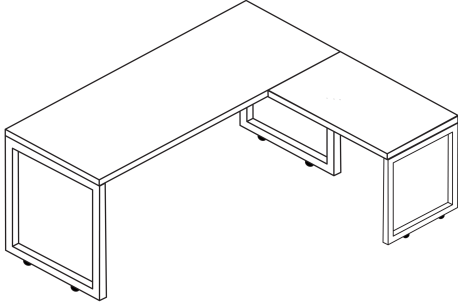

[Fusion L-Shaped Metal Leg Desk, 60" x 66"](https://i5industries.com/product/fusion-l-shaped-metal-leg-desk-60-x-66-2/)  
<https://i5industries.com/product/fusion-l-shaped-metal-leg-desk-60-x-66-2/>

## **FUSION L-SHAPED METAL LEG DESK, 60" X 66"**

**SKU:** FD6066.NF.NG

**Categories:** [Desking](#), [Metal Leg Desks](#)

**Tags:** [Fusion](#)

FDS6066.CDN.NF.NG | FDB6066.CDN.NF.NG | FDW6066.CDN.NF.NG | FDS6066.HEM.NF.NG | FDB6066.HEM.NF.NG | FDW6066.HEM.NF.NG