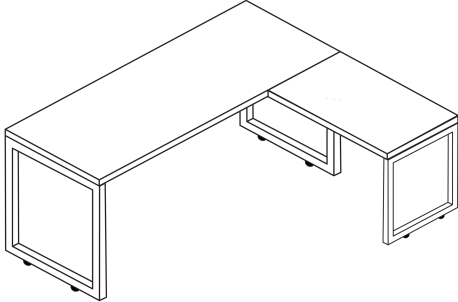

[Fusion L-Shaped Metal Leg Desk, 60" x 78"](https://i5industries.com/product/fusion-l-shaped-metal-leg-desk-60-x-78-2/)  
<https://i5industries.com/product/fusion-l-shaped-metal-leg-desk-60-x-78-2/>

## **FUSION L-SHAPED METAL LEG DESK, 60" X 78"**

**SKU:** FD6078.NF.NG

**Categories:** [Desking](#), [Metal Leg Desks](#)

**Tags:** [Fusion](#)

FDS6078.CDN.NF.NG | FDB6078.CDN.NF.NG | FDW6078.CDN.NF.NG | FDS6078.HEM.NF.NG | FDB6078.HEM.NF.NG | FDW6078.HEM.NF.NG