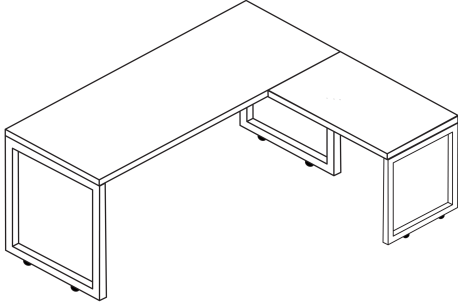

[Fusion L-Shaped Metal Leg Desk, 66" x 72"](https://i5industries.com/product/fusion-l-shaped-metal-leg-desk-66-x-72-2/)  
<https://i5industries.com/product/fusion-l-shaped-metal-leg-desk-66-x-72-2/>

## **FUSION L-SHAPED METAL LEG DESK, 66" X 72"**

**SKU:** FD6672.NF.NG

---

**Categories:** [Desking](#), [Metal Leg Desks](#)

**Tags:** [Fusion](#)

FDS6672.CDN.NF.NG | FDB6672.CDN.NF.NG | FDW6672.CDN.NF.NG | FDS6672.HEM.NF.NG | FDB6672.HEM.NF.NG | FDW6672.HEM.NF.NG