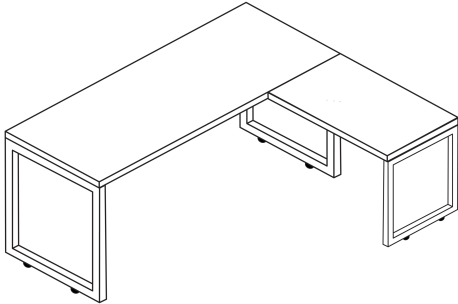

[Fusion L-Shaped Metal Leg Desk, 72" x 78"](https://i5industries.com/product/fusion-l-shaped-metal-leg-desk-72-x-78-2/)  
<https://i5industries.com/product/fusion-l-shaped-metal-leg-desk-72-x-78-2/>

## **FUSION L-SHAPED METAL LEG DESK, 72" X 78"**

**SKU:** FD7278.NF.NG

---

**Categories:** [Desking](#), [Metal Leg Desks](#)

**Tags:** [Fusion](#)

FDS7278.CDN.NF.NG | FDB7278.CDN.NF.NG | FDW7278.CDN.NF.NG | FDB7278.HEM.NF.NG | FDS7278.HEM.NF.NG | FDW7278.HEM.NF.NG