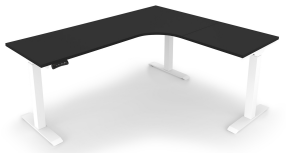

IRIZE FLUTED EXTENDED CORNER TOP STANDING L-DESK, 71" X 72"

SKU: I_7172.__.F.NG

iRize Standing L-Desk with extended corner fluted top, 71" x 72". Smooth and precise adjustments. Available in six finishes.

Categories: [Desking](#), [Height Adjustable Desks](#)

Tags: [iRize](#)

GALLERY IMAGES

i5 Industries iRize L-Shaped Extended Corner Standing Desk – Matte White White Base

i5 Industries iRize L-Shaped Extended Corner Standing Desk – Walnut Silver Base

i5 Industries iRize L-Shaped Extended Corner Standing Desk – Mahogany Black Base

i5 Industries iRize L-Shaped Extended Corner Standing Desk – Espresso Silver Base

i5 Industries iRize L-Shaped Extended Corner Standing Desk – Black White Base

i5 Industries iRize Seven Button Remote

PRODUCT FEATURES

- Fluted top edges
- Reversible - adjusts for left-handed or right-handed configurations
- Extended corner for accessibility
- 3mm edge banding
- Powder coated base finishes
- Adjustable glides with optional casters available
- Dual motor system
- 2 stage column lift
- 3 programmable memory presets
- Timed reminders
- 7 button remote
- Precise and stable adjustments
- Ultra quiet movement
- Anti collision and anti pinch sensor
- Encourages continuous movement in the workplace
- Ideal for individuals 5' to 6'3" tall (seated or standing)
- Height adjusts from 27.2" to 46.5"
- Commercial quality
- Heavy duty construction
- Sustainably sourced wood
- Matching components available
- Typically available for quick ship
- Weight Capacity: 330 lbs