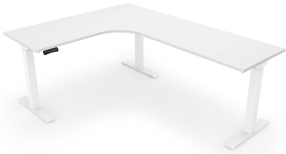

IRIZE FLUTED EXTENDED CORNER TOP STANDING L-DESK, 71" X 72"

SKU: I_7172.__.F.NG

iRize Standing L-Desk with extended corner fluted top, 71" x 72". Smooth and precise adjustments. Available in six finishes.

Categories: [Desking](#), [Height Adjustable Desks](#)

Tags: [iRize](#)

GALLERY IMAGES

i5 Industries iRize L-Shaped Extended Corner Standing Desk – Matte White White Base

i5 Industries iRize L-Shaped Extended Corner Standing Desk – Walnut Silver Base

i5 Industries iRize L-Shaped Extended Corner Standing Desk – Mahogany Black Base

i5 Industries iRize L-Shaped Extended Corner Standing Desk – Espresso Silver Base

i5 Industries iRize L-Shaped Extended Corner Standing Desk – Black White Base

i5 Industries iRize Seven Button Remote

PRODUCT FEATURES

- Fluted top edges
- Reversible - adjusts for left-handed or right-handed configurations
- Extended corner for accessibility
- 3mm edge banding
- Powder coated base finishes
- Adjustable glides with optional casters available
- Dual motor system
- 2 stage column lift
- 3 programmable memory presets
- Timed reminders
- 7 button remote
- Precise and stable adjustments
- Ultra quiet movement
- Anti collision and anti pinch sensor
- Encourages continuous movement in the workplace
- Ideal for individuals 5' to 6'3" tall (seated or standing)
- Height adjusts from 27.2" to 46.5"
- Commercial quality
- Heavy duty construction
- Sustainably sourced wood
- Matching components available
- Typically available for quick ship
- Weight Capacity: 330 lbs