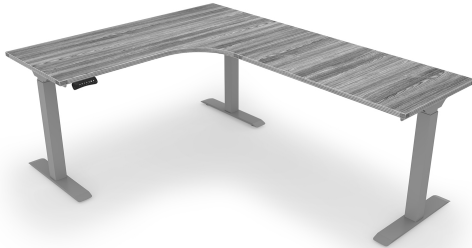

IRIZE FLUTED EXTENDED CORNER TOP STANDING L-DESK, 71" X 72"

SKU: I_7172.__.F.NG

iRize Standing L-Desk with extended corner fluted top, 71" x 72". Smooth and precise adjustments. Available in six finishes.

Categories: [Desking](#), [Height Adjustable Desks](#)

Tags: [iRize](#)

GALLERY IMAGES

i5 Industries iRize L-Shaped Extended Corner Standing Desk – Matte White White Base

i5 Industries iRize L-Shaped Extended Corner Standing Desk – Walnut Silver Base

i5 Industries iRize L-Shaped Extended Corner Standing Desk – Mahogany Black Base

i5 Industries iRize L-Shaped Extended Corner Standing Desk – Espresso Silver Base

i5 Industries iRize L-Shaped Extended Corner Standing Desk – Black White Base

i5 Industries iRize Seven Button Remote

PRODUCT FEATURES

- Fluted top edges
- Reversible - adjusts for left-handed or right-handed configurations
- Extended corner for accessibility
- 3mm edge banding
- Powder coated base finishes
- Adjustable glides with optional casters available
- Dual motor system
- 2 stage column lift
- 3 programmable memory presets
- Timed reminders
- 7 button remote
- Precise and stable adjustments
- Ultra quiet movement
- Anti collision and anti pinch sensor
- Encourages continuous movement in the workplace
- Ideal for individuals 5' to 6'3" tall (seated or standing)
- Height adjusts from 27.2" to 46.5"
- Commercial quality
- Heavy duty construction
- Sustainably sourced wood
- Matching components available
- Typically available for quick ship
- Weight Capacity: 330 lbs