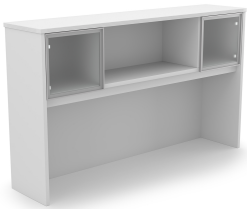

KAI HUTCH WITH 2 GLASS DOORS, 71"

SKU: OH71P-G2

Kai Open Hutch with 2 Glass Doors is 71" W compatible with 71" W desks and credenzas. Available in five finishes.

Categories: [Hutches](#), [Storage](#)

Tags: [Kai](#)

GALLERY IMAGES

i5 Industries Kai Hutch with 2 Glass Doors – Matte White – OH66P-G2, OH71P-G2

i5 Industries Kai Hutch with 2 Glass Doors – Mahogany – OH66P-G2, OH71P-G2

i5 Industries Kai Hutch with 2 Glass Doors – Espresso – OH66P-G2, OH71P-G2

i5 Industries Kai Hutch with 2 Glass Doors – Walnut – OH66P-G2, OH71P-G2

PRODUCT FEATURES

- Fluted top edges
- Freestanding - Does not need to be anchored to the wall
- Can hold up to 4 doors
- 3mm edge banding
- Heavy duty construction
- Commercial quality
- Sustainably sourced wood
- Imported from Europe
- Matching components available
- 10 year manufacturer's warranty