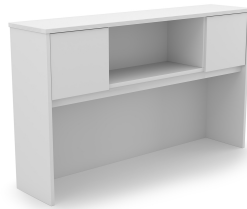

KAI HUTCH WITH 2 WOOD DOORS, 66"

SKU: OH66P-L2

Kai Open Hutch with 2 Wood Doors is 66" W compatible with 66" W desks and credenzas. Available in five finishes.

Categories: [Hutches](#), [Storage](#)

Tags: [Kai](#)

GALLERY IMAGES

i5 Industries Kai Hutch with 2 Wood Doors – Walnut – OH66P-L2, OH71P-L2

i5 Industries Kai Hutch with 2 Wood Doors – Matte White – OH66P-L2, OH71P-L2

i5 Industries Kai Hutch with 2 Wood Doors – Mahogany – OH66P-L2, OH71P-L2

i5 Industries Kai Hutch with 2 Wood Doors – Espresso – OH66P-L2, OH71P-L2

PRODUCT FEATURES

- Fluted top edges
- Freestanding - Does not need to be anchored to the wall
- Can hold up to 4 doors
- 3mm edge banding
- Heavy duty construction
- Commercial quality
- Sustainably sourced wood
- Imported from Europe
- Matching components available
- 10 year manufacturer's warranty