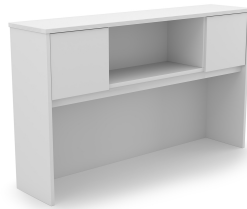

i5 Industries Kai Hutch with 2 Wood Doors – Matte White – OH66P-L2, OH71P-L2