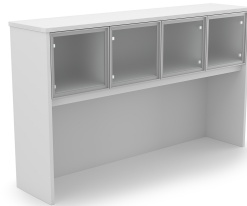

KAI HUTCH WITH 4 GLASS DOORS, 71"

SKU: OH71P-G4

Kai Open Hutch with 4 Glass Doors is 71" W compatible with 71" W desks and credenzas. Available in five finishes.

Categories: [Hutches](#), [Storage](#)

Tags: [Kai](#)

GALLERY IMAGES

i5 Industries Kai Hutch with 4 Glass Doors – Walnut – OH66P-G4, OH71P-G4

i5 Industries Kai Hutch with 4 Glass Doors – Matte White – OH66P-G4, OH71P-G4

i5 Industries Kai Hutch with 4 Glass Doors – Mahogany – OH66P-G4, OH71P-G4

i5 Industries Kai Hutch with 4 Glass Doors – Espresso – OH66P-G4, OH71P-G4

PRODUCT FEATURES

- Fluted top edges
- Freestanding - Does not need to be anchored to the wall
- Can hold up to 4 doors
- 3mm edge banding
- Heavy duty construction
- Commercial quality
- Sustainably sourced wood
- Imported from Europe
- Matching components available
- 10 year manufacturer's warranty
- Typically available for quick ship

- Weight Capacity: 75 lbs

PRODUCT DIMENSIONS

| | |
|--------|---------|
| Depth | 14.75" |
| Width | 71" |
| Height | 40" |
| Weight | 149 lbs |

PRODUCT INFORMATION

| | |
|----------------------|---|
| Material | Laminate |
| Certifications | ANSI/BIFMA, UL Greenguard Gold, TSCA Title IV, CARB 2 |
| Warranty | 10 years |
| Assembly Information | Assembly required. |
| Product Codes | OH71P-G4.ESP OH71P-G4.MAHO OH71P-G4.SG OH71P-G4.WHT OH71P-G4.WN |