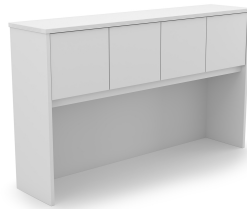

KAI HUTCH WITH 4 WOOD DOORS, 71"

SKU: OH71P-L4

Kai Open Hutch with 4 Wood Doors is 71" W compatible with 71" W desks and credenzas. Available in five finishes.

Categories: [Hutches](#), [Storage](#)

Tags: [Kai](#)

GALLERY IMAGES

i5 Industries Kai Hutch with 4 Wood Doors – Walnut – OH66P-L4, OH71P-L4

i5 Industries Kai Hutch with 4 Wood Doors – Matte White – OH66P-L4, OH71P-L4

i5 Industries Kai Hutch with 4 Wood Doors – Mahogany – OH66P-L4, OH71P-L4

i5 Industries Kai Hutch with 4 Wood Doors – Espresso – OH66P-L4, OH71P-L4

PRODUCT FEATURES

- Fluted top edges
- Freestanding - Does not need to be anchored to the wall
- Can hold up to 4 doors
- 3mm edge banding
- Heavy duty construction
- Commercial quality
- Sustainably sourced wood
- Imported from Europe
- Matching components available
- 10 year manufacturer's warranty