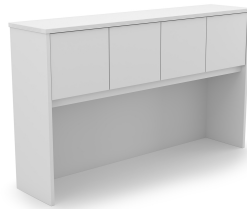

i5 Industries Kai Hutch with 4 Wood Doors – Matte White – OH66P-L4, OH71P-L4