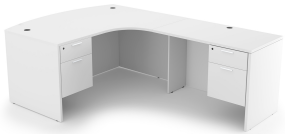

[Kai L-Shaped Extended Corner Bow Front Desk with Double Suspended Pedestals, 71" x 84" - Right-Handed](https://i5industries.com/product/kai-l-shaped-extended-corner-bow-front-desk-with-double-suspended-pedestals-71-x-84-right-handed/)

<https://i5industries.com/product/kai-l-shaped-extended-corner-bow-front-desk-with-double-suspended-pedestals-71-x-84-right-handed/>

**KAI L-SHAPED EXTENDED CORNER BOW FRONT DESK WITH DOUBLE SUSPENDED PEDESTALS, 71" X 84" - RIGHT-HANDED**

**SKU:** EBD7184P-1R

Laminate right handed extended corner desk with bow front and four drawers. This is the 71" depth x 84" width.

**Categories:** [Desking](#), [L-Shaped Desks](#)

**Tags:** [Kai](#)

**GALLERY IMAGES**

## PRODUCT DIMENSIONS

Overall Dimensions (Length x Width x Height)

71" L x 83" W x 29" H

Main Desk Dimensions

30" - 41" D x 71" W x 29" H

Return Desk Dimensions

23.75" D x 42" W x 29" H

Overall Weight