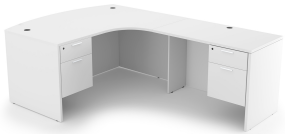

[Kai L-Shaped Extended Corner Bow Front Desk with Double Suspended Pedestals, 71" x 90" - Right-Handed](https://i5industries.com/product/kai-l-shaped-extended-corner-bow-front-desk-with-double-suspended-pedestals-71-x-90-right-handed/)

<https://i5industries.com/product/kai-l-shaped-extended-corner-bow-front-desk-with-double-suspended-pedestals-71-x-90-right-handed/>

KAI L-SHAPED EXTENDED CORNER BOW FRONT DESK WITH DOUBLE SUSPENDED PEDESTALS, 71" X 90" - RIGHT-HANDED

SKU: EBD7190P-1R

Laminate right handed extended corner desk with bow front and four drawers. This is the 71" depth x 90" width.

Categories: [Desking](#), [L-Shaped Desks](#)

Tags: [Kai](#)

GALLERY IMAGES

i5 Industries Kai L-Shaped Extended Corner Bow Front Desk Double Suspended Ped – Matte White – EBD7184P-1R, EBD7190P-1R

i5 Industries Kai L-Shaped Extended Corner Bow Front Desk Double Suspended Ped Side – Samoa Gray – EBD7184P-1R, EBD7190P-1R

PRODUCT DESCRIPTION

The i5 Industries Kai Modern L-Shaped Extended Corner Bow Front Desk with Double Suspended Pedestals is 71" x 90" and used for right-handed configurations. Multiple L-Shaped desks can combine together for a larger workstation. There are two file drawers and two box drawers with 6" keyhole-shaped handles secured by lock and key. Ideal for use in executive interiors, open plan layouts, commercial office spaces, and home offices. Uneven floors are no longer a problem with adjustable levelers up to 1". Attractive laminate finish that is commercial grade and made to withstand heavy use while looking great in your high-traffic areas.