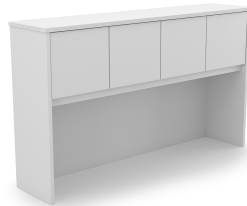

KAI HUTCH WITH 4 WOOD DOORS, 66"

SKU: OH66P-L4

Kai Open Hutch with 4 Wood Doors is 66" W compatible with 66" W desks and credenzas. Available in five finishes.

Categories: [Hutches](#), [Storage](#)

Tags: [Kai](#)

GALLERY IMAGES

i5 Industries Kai Hutch with 4 Wood Doors – Walnut – OH66P-L4, OH71P-L4

i5 Industries Kai Hutch with 4 Wood Doors – Matte White – OH66P-L4, OH71P-L4

i5 Industries Kai Hutch with 4 Wood Doors – Mahogany – OH66P-L4, OH71P-L4

i5 Industries Kai Hutch with 4 Wood Doors – Espresso – OH66P-L4, OH71P-L4

PRODUCT FEATURES

- Fluted top edges
- Freestanding - Does not need to be anchored to the wall
- Can hold up to 4 doors
- 3mm edge banding
- Heavy duty construction
- Commercial quality
- Sustainably sourced wood
- Imported from Europe
- Matching components available
- 10 year manufacturer's warranty
- Typically available for quick ship