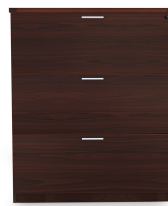

KAI 3 DRAWER LATERAL FILE, 42" H

SKU: L36DR3

Kai Lamine Lateral File has 3 drawers and fluted edges. Stands 3.5 feet tall. With side-to-side filing. Available in five finish options.

Categories: [Filing](#), [Storage](#)

Tags: [Kai](#)

GALLERY IMAGES

i5 Industries Kai 3 Drawer Lateral File Front – Samoa Gray – L36DR3

i5 Industries Kai 3 Drawer Lateral File Open – Samoa Gray – L36DR3

i5 Industries Kai 3 Drawer Lateral File – Walnut – L36DR3

i5 Industries Kai 3 Drawer Lateral File Front – Walnut – L36DR3

i5 Industries Kai 3 Drawer Lateral File Open – Walnut – L36DR3

i5 Industries Kai 3 Drawer Lateral File – Mahogany – L36DR3

i5 Industries Kai 3 Drawer Lateral File Front – Mahogany – L36DR3

i5 Industries Kai 3 Drawer Lateral File – Matte White – L36DR3

PRODUCT FEATURES

- Fluted top edges
- Silver Nickel keyhole shaped handles are standard on all finishes. Optional black handles available for additional charge.
- 3mm edge banding
- Lateral files arrive assembled
- Storage is secured with lock and key
- Heavy duty construction
- Commercial quality
- Sustainably sourced wood
- Imported from Europe
- Matching components available
- 10 year manufacturer's warranty
- Typically available for quick ship
- Weight Capacity of Lateral File: 150 lbs
- Weight Capacity of Drawers: 75 lbs