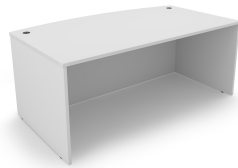

[KAI BOW FRONT DESK SHELL, 36" X 71"](#)

SKU: DB3671

Kai Laminate Bow Front Desk Shell, 36" x 71" with two grommets and flat edges. Perfect to use as an executive desk in private office spaces.

Categories: [Components](#), [Desk + Credenza Shells](#), [Desking](#), [Rectangular Desks](#)

Tags: [Kai](#)

GALLERY IMAGES

i5 Industries Kai Bow Front Desk Shell Front – Samoa Gray – DB3671

i5 Industries Kai Bow Front Desk Shell – Espresso – DB3671

i5 Industries Kai Bow Front Desk Shell Front – Espresso – DB3671

i5 Industries Kai Bow Front Desk Shell – Mahogany – DB3671

i5 Industries Kai Bow Front Desk Shell Front – Mahogany – DB3671

i5 Industries Kai Bow Front Desk Shell – Matte White – DB3671

i5 Industries Kai Bow Front Desk Shell Front – Matte White – DB3671

i5 Industries Kai Bow Front Desk Shell – Walnut – DB3671

PRODUCT FEATURES

- Fluted top edges
- Executive bow front that measures 41" at the deepest point
- Black grommets are standard on all finishes
- 3mm edge banding
- Heavy duty construction
- Adjustable glides, up to 1"
- Commercial quality
- Sustainably sourced wood
- Imported from Europe
- Matching components available
- 10 year manufacturer's warranty
- Typically available for quick ship
- Weight Capacity: 150 lbs