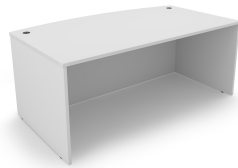

## KAI BOW FRONT DESK SHELL, 36" X 71"

**SKU:** DB3671

Kai Laminated Bow Front Desk Shell, 36" x 71" with two grommets and flat edges. Perfect to use as an executive desk in private office spaces.

---

**Categories:** [Components](#), [Desk + Credenza Shells](#), [Desking](#), [Rectangular Desks](#)

## GALLERY IMAGES

i5 Industries Kai Bow Front Desk Shell Front – Samoa Gray – DB3671

i5 Industries Kai Bow Front Desk Shell – Espresso – DB3671

i5 Industries Kai Bow Front Desk Shell Front – Espresso – DB3671

i5 Industries Kai Bow Front Desk Shell – Mahogany – DB3671

i5 Industries Kai Bow Front Desk Shell Front – Mahogany – DB3671

i5 Industries Kai Bow Front Desk Shell – Matte White – DB3671

i5 Industries Kai Bow Front Desk Shell Front – Matte White – DB3671

## PRODUCT DIMENSIONS

Depth	36" - 41"
Width	71"
Height	29"
Weight	141 lbs