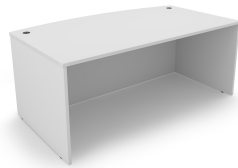

KAI BOW FRONT DESK SHELL, 36" X 71"

SKU: DB3671

Kai Laminate Bow Front Desk Shell, 36" x 71" with two grommets and flat edges. Perfect to use as an executive desk in private office spaces.

Categories: [Components](#), [Desk + Credenza Shells](#), [Desking](#), [Rectangular Desks](#)

Tags: [Kai](#)

GALLERY IMAGES

i5 Industries Kai Bow Front Desk Shell Front – Samoa Gray – DB3671

i5 Industries Kai Bow Front Desk Shell – Espresso – DB3671

i5 Industries Kai Bow Front Desk Shell Front – Espresso – DB3671

i5 Industries Kai Bow Front Desk Shell – Mahogany – DB3671

i5 Industries Kai Bow Front Desk Shell Front – Mahogany – DB3671

i5 Industries Kai Bow Front Desk Shell – Matte White – DB3671

i5 Industries Kai Bow Front Desk Shell Front – Matte White – DB3671

i5 Industries Kai Bow Front Desk Shell – Walnut – DB3671

PRODUCT FEATURES

- Fluted top edges
- Executive bow front that measures 41" at the deepest point
- Black grommets are standard on all finishes
- 3mm edge banding
- Heavy duty construction
- Adjustable glides, up to 1"
- Commercial quality
- Sustainably sourced wood
- Imported from Europe
- Matching components available
- 10 year manufacturer's warranty
- Typically available for quick ship
- Weight Capacity: 150 lbs