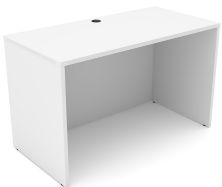

## **KAI DESK SHELL, 24" X 48"**

**SKU:** D2448

Kai Laminate Desk Shell, 24" x 48" with one black grommet and fluted edges. Built with a heavy-duty cam and dowel system.

---

**Categories:** [Components](#), [Desk + Credenza Shells](#), [Desking](#), [Rectangular Desks](#)

## **GALLERY IMAGES**

i5 Industries Close Up View of D2448 in a client space

i5 Industries Kai Rectangular Desk Shell – Espresso – D2448

i5 Industries Kai Rectangular Desk Shell – Mahogany – D2448

i5 Industries Kai Rectangular Desk Shell – Walnut – D2448

i5 Industries Kai Rectangular Desk Shell – Matte White – D2448

## PRODUCT DIMENSIONS

Depth	23.75"
Width	48.25"
Height	29"
Weight	78 lbs