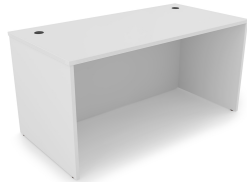

## **KAI DESK SHELL, 36" X 71"**

**SKU:** D3671

Kai Laminate Desk Shell, 36" x 71" with two black grommets and fluted edges. Built with a heavy-duty cam and dowel system.

---

**Categories:** [Components](#), [Desk + Credenza Shells](#), [Desking](#), [Rectangular Desks](#)

## **GALLERY IMAGES**

i5 Industries Kai Rectangular Desk Shell Front – Samoa Gray – D3048, D3060, D3066, D3071, D3671

i5 Industries Kai Rectangular Desk Shell – Matte White – D3048, D3060, D3066, D3071, D3671

i5 Industries Kai Rectangular Desk Shell Front – Matte White – D3048, D3060, D3066, D3071, D3671

i5 Industries Kai Rectangular Desk Shell – Walnut – D3048, D3060, D3066, D3071, D3671

i5 Industries Kai Rectangular Desk Shell Front – Walnut – D3048, D3060, D3066, D3071, D3671

## PRODUCT DIMENSIONS

|        |         |
|--------|---------|
| Depth  | 35.75"  |
| Width  | 71"     |
| Height | 29"     |
| Weight | 138 lbs |