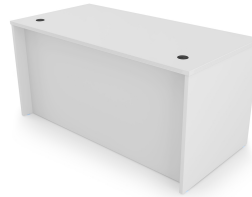

## **KAI DESK SHELL, 36" X 71"**

**SKU:** D3671

Kai Laminate Desk Shell, 36" x 71" with two black grommets and fluted edges. Built with a heavy-duty cam and dowel system.

---

**Categories:** [Components](#), [Desk + Credenza Shells](#), [Desking](#), [Rectangular Desks](#)

## **GALLERY IMAGES**

i5 Industries Kai Rectangular Desk Shell Front – Samoa Gray – D3048, D3060, D3066, D3071, D3671

i5 Industries Kai Rectangular Desk Shell – Matte White – D3048, D3060, D3066, D3071, D3671

i5 Industries Kai Rectangular Desk Shell Front – Matte White – D3048, D3060, D3066, D3071, D3671

i5 Industries Kai Rectangular Desk Shell – Walnut – D3048, D3060, D3066, D3071, D3671

i5 Industries Kai Rectangular Desk Shell Front – Walnut – D3048, D3060, D3066, D3071, D3671

## PRODUCT DIMENSIONS

|        |         |
|--------|---------|
| Depth  | 35.75"  |
| Width  | 71"     |
| Height | 29"     |
| Weight | 138 lbs |