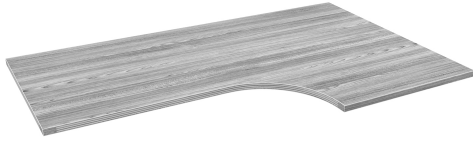

[Kai Fluted Extended Corner Worksurface,](#)

[24"-36" x 72"](#)

<https://i5industries.com/product/kai-line-fluted-laminate-extended-corner-worksurface-24-36-x-72/>

KAI FLUTED EXTENDED CORNER WORKSURFACE, 24"-36" X 72"

SKU: WSEC2472.H.F.NG

Kai Extended Corner Top, 24" x 60" is reversible with fluted top edges available in six finish options. Compatible with standing desk bases.

Categories: [Accessories](#), [Worksurfaces](#)

Tags: [Kai](#)

GALLERY IMAGES

i5 Industries Kai Extended Corner Worksurface – Walnut – WSEC2460.H.F.NG, WSEC2472.H.F.NG

i5 Industries Kai Extended Corner Worksurface – Matte White – WSEC2460.H.F.NG, WSEC2472.H.F.NG

PRODUCT FEATURES

- Fluted top edges
- Measures 36" at its deepest point
- Reversible - adjusts for left-handed or right-handed configurations
- Compatible with electric height adjustable straight bases and L-shaped bases
- Extended corner for accessibility
- 3mm edge banding
- Heavy duty construction
- Commercial quality
- Sustainably sourced wood
- Imported from Europe
- Matching components available
- 10 year manufacturer's warranty
- Typically available for quick ship
- Weight Capacity: 150 lbs