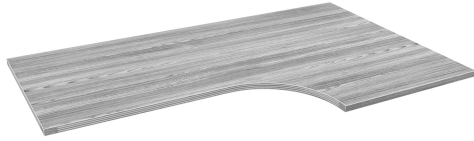

[Kai Fluted Extended Corner Worksurface,](#)

[24"-36" x 72"](#)

<https://i5industries.com/product/kai-line-fluted-laminate-extended-corner-worksurface-24-36-x-72/>

KAI FLUTED EXTENDED CORNER WORKSURFACE, 24"-36" X 72"

SKU: WSEC2472.H.F.NG

Kai Extended Corner Top, 24" x 60" is reversible with fluted top edges available in six finish options. Compatible with standing desk bases.

Categories: [Accessories](#), [Worksurfaces](#)

Tags: [Kai](#)

GALLERY IMAGES

i5 Industries Kai Extended Corner Worksurface – Walnut – WSEC2460.H.F.NG, WSEC2472.H.F.NG

i5 Industries Kai Extended Corner Worksurface – Matte White – WSEC2460.H.F.NG, WSEC2472.H.F.NG

PRODUCT FEATURES

- Fluted top edges
- Measures 36" at its deepest point
- Reversible - adjusts for left-handed or right-handed configurations
- Compatible with electric height adjustable straight bases and L-shaped bases
- Extended corner for accessibility
- 3mm edge banding
- Heavy duty construction
- Commercial quality
- Sustainably sourced wood
- Imported from Europe
- Matching components available
- 10 year manufacturer's warranty
- Typically available for quick ship
- Weight Capacity: 150 lbs