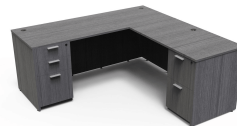

KAI L SHAPED DESK WITH DOUBLE FULL PEDESTALS, 71" X 84"

SKU: D7184P-4

Laminate corner desk with straight front and five drawers. This desk is reversible and can be used as a left-handed or right-handed desk. This is the 71" depth x 84" width version.

Categories: [Desking](#), [L-Shaped Desks](#)

Tags: [Kai](#)

GALLERY IMAGES

Kai-Line-L-Desk-Double-Full-Pedestals-Matte-White-Scene

L-Desk – Double Full Pedestals – Office – Walnut

L-Desk – Double Full Pedestals – Office – Mahogany

L-Desk – Double Full Pedestals – Office – Espresso

Kai-Line-L-Desk-Double-Full-Pedestals-Samoa-Gray-Scene

L-Desk – Double Full Pedestals – Samoa Gray

L-Desk – Double Full Pedestals – Mahogany

PRODUCT DESCRIPTION

Sustainably sourced laminate desk in an L-configuration that is fully reversible in a classic, modern style. Features three drawers on one side and two on the other, each pedestal is secured by a single lock and key. Ideal to be used as a corner desk in a home office, private office, open plan layout, or as part of a larger workstation. Built for durability with a heavy-duty cam and dowel system and over-engineered with over 15 connection points. Available in five laminate finish options. **Custom keying options are available.**