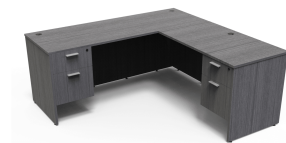

KAI L SHAPED DESK WITH DOUBLE SUSPENDED PEDESTALS, 66" X 72"

SKU: D6672P-1

Laminate corner desk with straight front and four drawers. This desk is reversible and can be used as a left-handed or right-handed desk. This is the 66" depth x 72" width version.

Categories: [Desking](#), [L-Shaped Desks](#)

Tags: [Kai](#)

GALLERY IMAGES

L-Desk – Double Suspended Pedestals – Office – Walnut

L-Desk – Double Suspended Pedestals – Office – Mahogany

L-Desk – Double Suspended Pedestals – Office – Espresso

L-Desk – Double Suspended Pedestals – Office – Matte White

L-Desk – Double Suspended Pedestals – Office – Samoa Gray

L-Desk – Double Suspended Pedestals – Samoa Gray

L-Desk – Double Suspended Pedestals – Mahogany

<https://i5industries.com/product/kai-line-l-shaped-desk-with-double-suspended-pedestals-66-x-72/>

PRODUCT DESCRIPTION

Sustainably sourced laminate desk in an L-configuration that is fully reversible in a classic, modern style. Features two drawers on one side and two on the other, each pedestal is secured by a single lock and key. Ideal to be used as a corner desk in a home office, private office, open plan layout, or as part of a larger workstation. Built for durability with a heavy-duty cam and dowel system and over-engineered with over 15 connection points. Available in five laminate finish options. **Custom keying options are available.**