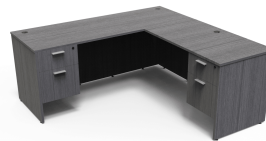

KAI L SHAPED DESK WITH DOUBLE SUSPENDED PEDESTALS, 66" X 78"

SKU: D6678P-3

Laminate corner desk with straight front and four drawers. This desk is reversible and can be used as a left-handed or right-handed desk. This is the 66" depth x 78" width version.

Categories: [Desking](#), [L-Shaped Desks](#)

Tags: [Kai](#)

GALLERY IMAGES

L-Desk – Double Suspended Pedestals – Office – Mahogany

L-Desk – Double Suspended Pedestals – Office – Espresso

L-Desk – Double Suspended Pedestals – Office – Samoa Gray

L-Desk – Double Suspended Pedestals – Office – Matte White

L-Desk – Double Suspended Pedestals – Office – Walnut

L-Desk – Double Suspended Pedestals – Samoa Gray

L-Desk – Double Suspended Pedestals – Espresso

PRODUCT DESCRIPTION

Sustainably sourced laminate desk in an L-configuration that is fully reversible in a classic, modern style. Features two drawers on one side and two on the other, each pedestal is secured by a single lock and key. Ideal to be used as a corner desk in a home office, private office, open plan layout, or as part of a larger workstation. Built for durability with a heavy-duty cam and dowel system and over-engineered with over 15 connection points. Available in five laminate finish options. **Custom keying options are available.**