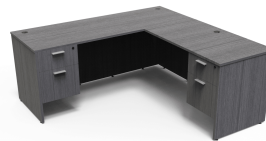

KAI L SHAPED DESK WITH DOUBLE SUSPENDED PEDESTALS, 71" X 72"

SKU: D7172P-3

Laminate corner desk with straight front and four drawers. This desk is reversible and can be used as a left-handed or right-handed desk. This is the 71" depth x 72" width version.

Categories: [Desking](#), [L-Shaped Desks](#)

Tags: [Kai](#)

GALLERY IMAGES

L-Desk – Double Suspended Pedestals – Office – Mahogany

L-Desk – Double Suspended Pedestals – Office – Espresso

L-Desk – Double Suspended Pedestals – Office – Samoa Gray

L-Desk – Double Suspended Pedestals – Office – Matte White

L-Desk – Double Suspended Pedestals – Office – Walnut

L-Desk – Double Suspended Pedestals – Samoa Gray

L-Desk – Double Suspended Pedestals – Espresso

PRODUCT DESCRIPTION

Sustainably sourced laminate desk in an L-configuration that is fully reversible in a classic, modern style. Features two drawers on one side and two on the other, each pedestal is secured by a single lock and key. Ideal to be used as a corner desk in a home office, private office, open plan layout, or as part of a larger workstation. Built for durability with a heavy-duty cam and dowel system and over-engineered with over 15 connection points. Available in five laminate finish options. **Custom keying options are available.**