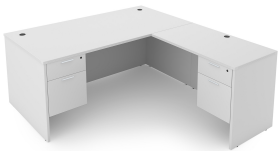

KAI L-SHAPED DESK WITH DOUBLE SUSPENDED PEDESTALS, 71" X 72"

SKU: D7172P-3

Laminate corner desk with straight front and four drawers. This desk is reversible and can be used as a left-handed or right-handed desk. This is the 71" depth x 72" width version.

Categories: [Desking](#), [L-Shaped Desks](#)

Tags: [Kai](#)

GALLERY IMAGES

i5 Industries Kai L-Shaped Desk Double Suspended Ped – Matte White – D6672P-1, D6678P-3, D7172P-3, D7178P-5, D7178P-6, D7184P-3

i5 Industries Kai L-Shaped Desk Double Suspended Ped – Walnut – D6672P-1, D6678P-3, D7172P-3, D7178P-5, D7178P-6, D7184P-3

PRODUCT FEATURES

- Fluted top edges
- Reversible - adjusts for left-handed or right-handed configurations
- Black grommets are standard on all finishes
- Silver Nickel keyhole shaped handles are standard on all finishes. Optional black handles available for additional charge.

PRODUCT DIMENSIONS

Overall Dimensions (Length x Width x Height)	71" L x 72.25" W x 29" H
Main Desk Dimensions	30.25" D x 71" W x 29" H
Return Desk Dimensions	23.75" D x 42" W x 29" H
Overall Weight	272 lbs