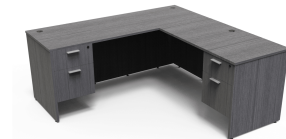

KAI L SHAPED DESK WITH DOUBLE SUSPENDED PEDESTALS, 71" X 78" (71" W DESK, 42" W RETURN)

SKU: D7178P-5

Laminate corner desk with straight front and four drawers. This desk is reversible and can be used as a left-handed or right-handed desk. This is the 71" depth x 78" width version with a 42" width return.

Categories: [Desking](#), [L-Shaped Desks](#)

Tags: [Kai](#)

GALLERY IMAGES

L-Desk – Double Suspended Pedestals – Office – Matte White

L-Desk – Double Suspended Pedestals – Office – Mahogany

L-Desk – Double Suspended Pedestals – Office – Walnut

L-Desk – Double Suspended Pedestals – Office – Espresso

L-Desk – Double Suspended Pedestals – Office – Samoa Gray

L-Desk – Double Suspended Pedestals – Samoa Gray

L-Desk – Double Suspended Pedestals – Walnut

L-Desk – Double Suspended Pedestals – Mahogany

PRODUCT DESCRIPTION

Sustainably sourced laminate desk in an L-configuration that is fully reversible in a classic, modern style. Features two drawers on one side and two on the other, each pedestal is secured by a single lock and key. Ideal to be used as a corner desk in a home office, private office, open plan layout, or as part of a larger workstation. Built for durability with a heavy-duty cam and dowel system and over-engineered with over 15 connection points. Available in five laminate finish options. **Custom keying options are available.**