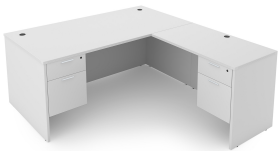

KAI L-SHAPED DESK WITH DOUBLE SUSPENDED PEDESTALS, 71" X 78" (48" W RETURN)

SKU: D7178P-6

Laminate corner desk with straight front and four drawers. This desk is reversible and can be used as a left-handed or right-handed desk. This is the 71" depth x 78" width version with a 48" width return.

Categories: [Desking](#), [L-Shaped Desks](#)

Tags: [Kai](#)

GALLERY IMAGES

i5 Industries Kai L-Shaped Desk Double Suspended Ped – Matte White – D6672P-1, D6678P-3, D7172P-3, D7178P-5, D7178P-6, D7184P-3

i5 Industries Kai L-Shaped Desk Double Suspended Ped – Walnut – D6672P-1, D6678P-3, D7172P-3, D7178P-5, D7178P-6, D7184P-3

PRODUCT FEATURES

- Fluted top edges
- Reversible - adjusts for left-handed or right-handed configurations
- Black grommets are standard on all finishes

PRODUCT DIMENSIONS

Overall Dimensions (Length x Width x Height)	71" L x 78.25" W x 29" H
Main Desk Dimensions	30.25" D x 71" W x 29" H
Return Desk Dimensions	23.75" D x 48" W x 29" H
Overall Weight	281 lbs