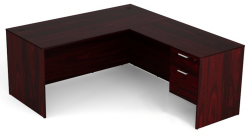

## **KAI L SHAPED DESK WITH SUSPENDED PEDESTAL, 71" X 72"**

**SKU:** D7172P-1

Laminate corner desk with straight front and two drawers. This desk is reversible and can be used as a left-handed or right-handed desk. This is the 71" depth x 72" width version.

**Categories:** [Desks](#), [L Shaped Desks](#)

**Tags:** [Kai](#)

### **GALLERY IMAGES**

L-Desk – Suspended Pedestal – Mahogany

L-Desk – Suspended Pedestal – Espresso

L-Desk – Suspended Pedestal – Walnut

Kai Walnut Open Hutch

Walnut Wood Doors

Glass Doors with Aluminum Frame

## PRODUCT DESCRIPTION

Sustainably sourced laminate desk in an L-configuration that is fully reversible in a classic, modern style. Features two drawers that are secured by a single lock and key. Ideal to be used as a corner desk in a home office, private office, open plan layout, or as part of a larger workstation. Built for durability with a heavy-duty cam and dowel system and over-engineered with over 15 connection points. Available in five laminate finish options. **Custom keying options are available.**