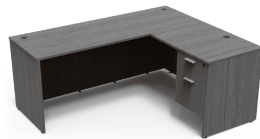

KAI L SHAPED DESK WITH SUSPENDED PEDESTAL, 71" X 78" (71" W DESK, 42" W RETURN)

SKU: D7178P-1

Laminate corner desk with straight front and two drawers. This desk is reversible and can be used as a left-handed or right-handed desk. This is the 71" depth x 78" width version with a 42" width return.

Categories: [Desks](#), [L Shaped Desks](#)

Tags: [Kai](#)

GALLERY IMAGES

L-Desk – Suspended Pedestal – Espresso

L-Desk – Suspended Pedestal – Samoa Gray

L-Desk – Suspended Pedestal – Walnut

Kai Walnut Open Hutch

Walnut Wood Doors

Glass Doors with Aluminum Frame

[Kai L Shaped Desk with Suspended Pedestal,
71" x 78" \(71" W Desk, 42" W Return\)](https://i5industries.com/product/kai-line-l-shaped-desk-with-suspended-pedestal-71-x-78-71-w-desk-42-w-return/)

<https://i5industries.com/product/kai-line-l-shaped-desk-with-suspended-pedestal-71-x-78-71-w-desk-42-w-return/>

PRODUCT DESCRIPTION

Sustainably sourced laminate desk in an L-configuration that is fully reversible in a classic, modern style. Features two drawers that are secured by a single lock and key. Ideal to be used as a corner desk in a home office, private office, open plan layout, or as part of a larger workstation. Built for durability with a heavy-duty cam and dowel system and over-engineered with over 15 connection points. Available in five laminate finish options. **Custom keying options are available.**