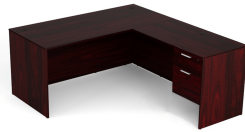

## **KAI L SHAPED DESK WITH SUSPENDED PEDESTAL, 71" X 84"**

**SKU:** D7184P-1

Laminate corner desk with straight front and two drawers. This desk is reversible and can be used as a left-handed or right-handed desk. This is the 71" depth x 84" width version.

**Categories:** [Desks](#), [L Shaped Desks](#)

**Tags:** [Kai](#)

### **GALLERY IMAGES**

L-Desk – Suspended Pedestal – Samoa Gray

L-Desk – Suspended Pedestal – Mahogany

L-Desk – Suspended Pedestal – Espresso

L-Desk – Suspended Pedestal – Walnut

Kai Walnut Open Hutch

Walnut Wood Doors

## PRODUCT DESCRIPTION

Sustainably sourced laminate desk in an L-configuration that is fully reversible in a classic, modern style. Features two drawers that are secured by a single lock and key. Ideal to be used as a corner desk in a home office, private office, open plan layout, or as part of a larger workstation. Built for durability with a heavy-duty cam and dowel system and over-engineered with over 15 connection points. Available in five laminate finish options. **Custom keying options are available.**