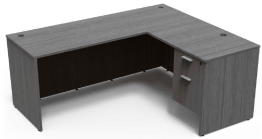

## **KAI L SHAPED DESK WITH SUSPENDED PEDESTAL, 71" X 84"**

**SKU:** D7184P-1

Laminate corner desk with straight front and two drawers. This desk is reversible and can be used as a left-handed or right-handed desk. This is the 71" depth x 84" width version.

### **GALLERY IMAGES**

L-Desk – Suspended Pedestal – Samoa Gray

L-Desk – Suspended Pedestal – Mahogany

L-Desk – Suspended Pedestal – Espresso

L-Desk – Suspended Pedestal – Walnut

Kai Walnut Open Hutch

Walnut Wood Doors

## PRODUCT DESCRIPTION

Sustainably sourced laminate desk in an L-configuration that is fully reversible in a classic, modern style. Features two drawers that are secured by a single lock and key. Ideal to be used as a corner desk in a home office, private office, open plan layout, or as part of a larger workstation. Built for durability with a heavy-duty cam and dowel system and over-engineered with over 15 connection points. Available in five laminate finish options. **Custom keying options are available.**

## PRODUCT DIMENSIONS

Overall Depth	71"
Overall Width	84"
Overall Height	29"
Overall Weight	251 lbs
Main Desk Dimensions	35.75" D x 71" W x 29" H
Return Dimensions	23.75" D x 48" W x 29" H
Pedestal Dimensions	22" D x 15.5" W x 20" H