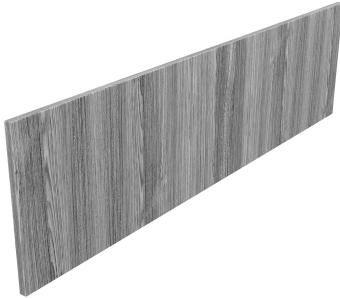

[Kai Modesty Panel Only, 12" x 32" - For 48" W Surface](https://i5industries.com/product/kai-line-laminated-modesty-panel-12-x-32/)

<https://i5industries.com/product/kai-line-laminated-modesty-panel-12-x-32/>

## **KAI MODESTY PANEL ONLY, 12" X 32" - FOR 48" W SURFACE**

**SKU:** MP1232

Kai Modesty Panel, 12" x 32" is used for 48" W surfaces. This is the panel only. Brackets sold separately. Available in 6 finishes. Ideal for Connect training tables, iRize standing desks, and Fusion metal leg desks.

## NOTES

---

---

---

---

[Kai Modesty Panel Only, 12" x 32" - For 48" W  
Surface](https://i5industries.com/product/kai-line-laminated-modesty-panel-12-x-32/)

<https://i5industries.com/product/kai-line-laminated-modesty-panel-12-x-32/>