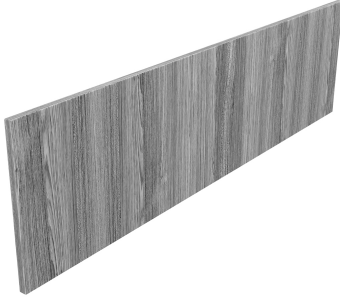

[Kai Modesty Panel with No Brackets, 12" x 50" -  
For 66"W Surface](https://i5industries.com/product/kai-line-lamin-ate-modesty-panel-12-x-50/)

<https://i5industries.com/product/kai-line-lamin-ate-modesty-panel-12-x-50/>

## **KAI MODESTY PANEL WITH NO BRACKETS, 12" X 50" - FOR 66"W SURFACE**

**SKU:** MP1250

Kai Modesty Panel, 12" x 50" is used for 66" W surfaces. This is the panel only. Brackets sold separately. Available in 6 finishes.