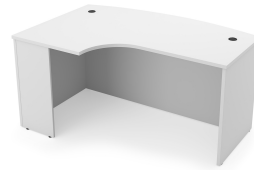

KAI EXTENDED CORNER BOW FRONT DESK SHELL, 36" X 71" - LEFT-HANDED

SKU: EBD3671L

Laminate extended corner bow front shell to be used standalone, with under desk storage, or with hutch storage. Measures 41" at its deepest point and 71" long with a full height modesty. Left-handed version.

Categories: [Components](#), [Desk + Credenza Shells](#), [Desking](#), [Rectangular Desks](#)

Tags: [Kai](#)

GALLERY IMAGES

i5 Industries Kai Left-Handed Extended Corner Bow Front Desk Shell – Espresso – EBD3671L

i5 Industries Kai Left-Handed Extended Corner Bow Front Desk Shell – Mahogany – EBD3671L

i5 Industries Kai Left-Handed Extended Corner Bow Front Desk Shell – Matte White – EBD3671L

i5 Industries Kai Left-Handed Extended Corner Bow Front Desk Shell – Walnut – EBD3671L

PRODUCT FEATURES

- Fluted top edges
- Executive bow front that measures 41" at the deepest point
- Left-handed configurations only
- Extended corner for accessibility
- Black grommets are standard on all finishes
- 3mm edge banding