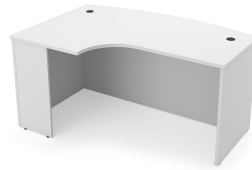

KAI EXTENDED CORNER BOW FRONT DESK SHELL, 36" X 71" - LEFT-HANDED

SKU: EBD3671L

Laminate extended corner bow front shell to be used standalone, with under desk storage, or with hutch storage. Measures 41" at its deepest point and 71" long with a full height modesty. Left-handed version.

Categories: [Components](#), [Desk + Credenza Shells](#), [Desking](#), [Rectangular Desks](#)

Tags: [Kai](#)

GALLERY IMAGES

i5 Industries Kai Left-Handed Extended Corner Bow Front Desk Shell – Espresso – EBD3671L

i5 Industries Kai Left-Handed Extended Corner Bow Front Desk Shell – Mahogany – EBD3671L

i5 Industries Kai Left-Handed Extended Corner Bow Front Desk Shell – Matte White – EBD3671L

i5 Industries Kai Left-Handed Extended Corner Bow Front Desk Shell – Walnut – EBD3671L

PRODUCT FEATURES

- Fluted top edges
- Executive bow front that measures 41" at the deepest point
- Left-handed configurations only
- Extended corner for accessibility
- Black grommets are standard on all finishes
- 3mm edge banding