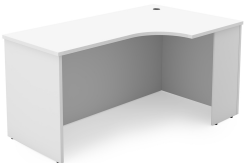

KAI LEFT-HANDED EXTENDED CORNER CREDENZA, 24" - 36" X 71"

SKU: CC71L

Laminate extended corner credenza shell to be used standalone, with under desk storage, or with hutch storage. Measures 36" at its deepest point and 71" long with a full height modesty. Left-handed version.

Categories: [Components](#), [Credenzas](#), [Desk + Credenza Shells](#), [Desking](#)

Tags: [Kai](#)

GALLERY IMAGES

i5 Industries Kai Left-Handed Extended Corner Credenza Shell – Matte White – CC71L

i5 Industries Kai Left-Handed Extended Corner Credenza Shell – Walnut – CC71L

i5 Industries Kai Left-Handed Extended Corner Credenza Shell – Mahogany – CC71L

i5 Industries Kai Left-Handed Extended Corner Credenza Shell – Espresso – CC71L

PRODUCT FEATURES

- Fluted top edges
- Extended corner for accessibility
- Left-handed configurations only
- Black grommets are standard on all finishes
- 3mm edge banding
- Heavy duty construction
- Adjustable glides, up to 1"

[Kai Left-Handed Extended Corner Credenza, 24"
- 36" x 71"](https://i5industries.com/product/kai-line-left-handed-extended-corner-credenza/)

<https://i5industries.com/product/kai-line-left-handed-extended-corner-credenza/>