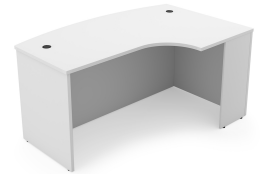

## **KAI EXTENDED CORNER BOW FRONT DESK SHELL, 36" X 71" - RIGHT-HANDED**

**SKU:** EBD3671R

Kai laminate extended corner bow front shell to be used standalone or with under desk storage. Measures 41" at its deepest point and 71" long with a full height modesty. Right-handed version.

## **GALLERY IMAGES**

i5 Industries Kai Right-Handed Extended Corner Bow Front Desk Shell – Mahogany – EBD3671R

i5 Industries Kai Right-Handed Extended Corner Bow Front Desk Shell – Espresso – EBD3671R

i5 Industries Kai Right-Handed Extended Corner Bow Front Desk Shell – Walnut – EBD3671R

i5 Industries Kai Right-Handed Extended Corner Bow Front Desk Shell – Matte White – EBD3671R

## PRODUCT DIMENSIONS

Depth	30" - 41"
Width	71"
Height	29"
Weight	153 lbs