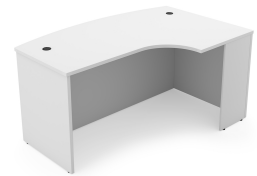

## **KAI EXTENDED CORNER BOW FRONT DESK SHELL, 36" X 71" - RIGHT-HANDED**

**SKU:** EBD3671R

Kai laminate extended corner bow front shell to be used standalone or with under desk storage. Measures 41" at its deepest point and 71" long with a full height modesty. Right-handed version.

## **GALLERY IMAGES**

i5 Industries Kai Right-Handed Extended Corner Bow Front Desk Shell – Mahogany – EBD3671R

i5 Industries Kai Right-Handed Extended Corner Bow Front Desk Shell – Espresso – EBD3671R

i5 Industries Kai Right-Handed Extended Corner Bow Front Desk Shell – Walnut – EBD3671R

i5 Industries Kai Right-Handed Extended Corner Bow Front Desk Shell – Matte White – EBD3671R

## PRODUCT DIMENSIONS

Depth	30" - 41"
Width	71"
Height	29"
Weight	153 lbs