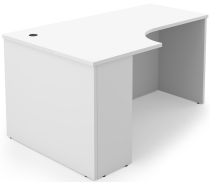

KAI RIGHT-HANDED EXTENDED CORNER CREDENZA, 24" X 71"

SKU: CC71R

Kai laminate extended corner credenza shell to be used standalone or with under desk storage. Right-handed version.

Categories: [Components](#), [Credenzas](#), [Desk + Credenza Shells](#), [Desking](#)

Tags: [Kai](#)

GALLERY IMAGES

i5 Industries Kai Right-Handed Extended Corner Credenza Shell – Matte White – CC71R

i5 Industries Kai Right-Handed Extended Corner Credenza Shell – Walnut – CC71R

i5 Industries Kai Right-Handed Extended Corner Credenza Shell – Mahogany – CC71R

i5 Industries Kai Right-Handed Extended Corner Credenza Shell – Espresso – CC71R

PRODUCT FEATURES

- Fluted top edges
- Extended corner for accessibility
- Right-handed configurations only
- Black grommets are standard on all finishes
- 3mm edge banding
- Heavy duty construction
- Adjustable glides, up to 1"
- Commercial quality

- Sustainably sourced wood
- Imported from Europe
- Matching components available
- 10 year manufacturer's warranty
- Typically available for quick ship
- Weight Capacity: 150 lbs

PRODUCT DIMENSIONS

Depth	24" - 36"
Width	71"
Height	29"
Weight	125 lbs