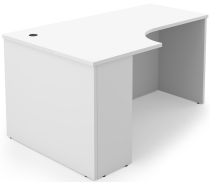

GALLERY IMAGES

i5 Industries Kai Right-Handed Extended Corner Credenza Shell – Matte White – CC71R

i5 Industries Kai Right-Handed Extended Corner Credenza Shell – Walnut – CC71R

i5 Industries Kai Right-Handed Extended Corner Credenza Shell – Mahogany – CC71R

i5 Industries Kai Right-Handed Extended Corner Credenza Shell – Espresso – CC71R

PRODUCT FEATURES

- Fluted top edges
- Extended corner for accessibility
- Right-handed configurations only
- Black grommets are standard on all finishes
- 3mm edge banding
- Heavy duty construction
- Adjustable glides, up to 1"
- Commercial quality