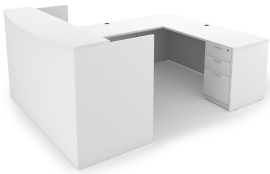

KAI RECEPTION U-DESK WITH DOUBLE FULL PEDESTALS, 71" X 102"

SKU: URD71102P-1

Kai Laminate Reception U-Desk with Double Full Pedestals, 71" x 102" has five drawers, 2" kick plates, and fluted edges. Five finishes.

Categories: [Desking](#), [Reception Desks](#)

Tags: [Kai](#)

GALLERY IMAGES

i5 Industries Kai Reception U-Shaped Desk Double Full Pedestals Front – Samoa Gray – URD7196P-1, URD71102P-1

i5 Industries Kai Reception U-Shaped Desk Double Full Pedestals – Walnut – URD7196P-1, URD71102P-1

i5 Industries Kai Reception U-Shaped Desk Double Full Pedestals Front – Walnut – URD7196P-1, URD71102P-1

i5 Industries Kai Reception U-Shaped Desk Double Full Pedestals – Matte White – URD7196P-1, URD71102P-1

i5 Industries Kai Reception U-Shaped Desk Double Full Pedestals – Mahogany – URD7196P-1, URD71102P-1

i5 Industries Kai Reception U-Shaped Desk Double Full Pedestals Front – Mahogany – URD7196P-1, URD71102P-1