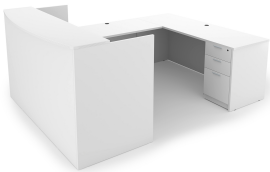

KAI RECEPTION U-DESK WITH DOUBLE FULL PEDESTALS, 71" X 102"

SKU: URD71102P-1

Kai Laminate Reception U-Desk with Double Full Pedestals, 71" x 102" has five drawers, 2" kick plates, and fluted edges. Five finishes.

Categories: [Desking](#), [Reception Desks](#)

Tags: [Kai](#)

GALLERY IMAGES

i5 Industries Kai Reception U-Shaped Desk Double Full Pedestals Front – Samoa Gray – URD7196P-1, URD71102P-1

i5 Industries Kai Reception U-Shaped Desk Double Full Pedestals – Walnut – URD7196P-1, URD71102P-1

i5 Industries Kai Reception U-Shaped Desk Double Full Pedestals Front – Walnut – URD7196P-1, URD71102P-1

i5 Industries Kai Reception U-Shaped Desk Double Full Pedestals – Matte White – URD7196P-1, URD71102P-1

i5 Industries Kai Reception U-Shaped Desk Double Full Pedestals – Mahogany – URD7196P-1, URD71102P-1

i5 Industries Kai Reception U-Shaped Desk Double Full Pedestals Front – Mahogany – URD7196P-1, URD71102P-1