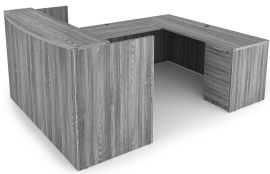

KAI RECEPTION U-DESK WITH DOUBLE FULL PEDESTALS, 71" X 102"

SKU: URD71102P-1

Kai Laminate Reception U-Desk with Double Full Pedestals, 71" x 102" has five drawers, 2" kick plates, and fluted edges. Five finishes.

Categories: [Desking](#), [Reception Desks](#)

Tags: [Kai](#)

GALLERY IMAGES

i5 Industries Kai Reception U-Shaped Desk Double Full Pedestals Front – Samoa Gray – URD7196P-1, URD71102P-1

i5 Industries Kai Reception U-Shaped Desk Double Full Pedestals – Walnut – URD7196P-1, URD71102P-1

PRODUCT FEATURES

- Fluted top edges
- Reversible - adjusts for left-handed or right-handed configurations
- Bowed transaction top, 17.5" at the deepest point
- Black grommets are standard on all finishes
- Silver Nickel keyhole shaped handles are standard on all finishes. Optional black handles available for additional charge.
- 3mm edge banding
- Pedestals arrive assembled
- Storage is secured with lock and key
- Heavy duty construction
- Adjustable glides, up to 1"
- Commercial quality
- Sustainably sourced wood
- Imported from Europe
- Matching components available
- 10 year manufacturer's warranty
- Typically available for quick ship
- Weight Capacity of Desk: 150 lbs
- Weight Capacity of Drawers: 75 lbs