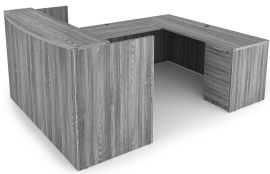

## **KAI RECEPTION U-DESK WITH DOUBLE FULL PEDESTALS, 71" X 96"**

**SKU:** URD7196P-1

Kai Laminate Reception U-Desk with Double Full Pedestals, 71" x 96" has five drawers, 2" kick plates, and fluted edges. Five finishes.

### **GALLERY IMAGES**

i5 Industries Kai Reception U-Shaped Desk Double Full Pedestals Front – Samoa Gray – URD7196P-1, URD71102P-1

i5 Industries Kai Reception U-Shaped Desk Double Full Pedestals – Espresso – URD7196P-1, URD71102P-1

## PRODUCT FEATURES

- Fluted top edges
- Reversible - adjusts for left-handed or right-handed configurations
- Bowed transaction top, 17.5" at the deepest point
- Black grommets are standard on all finishes
- Silver Nickel keyhole shaped handles are standard on all finishes. Optional black handles available for additional charge.
- 3mm edge banding
- Pedestals arrive assembled
- Storage is secured with lock and key
- Heavy duty construction
- Adjustable glides, up to 1"
- Commercial quality
- Sustainably sourced wood
- Imported from Europe
- Matching components available
- 10 year manufacturer's warranty
- Typically available for quick ship
- Weight Capacity of Desk: 150 lbs
- Weight Capacity of Drawers: 75 lbs

[Kai Reception U-Desk with Double Full  
Pedestals, 71" x 96"](https://i5industries.com/product/kai-line-u-sha-ped-reception-desk-with-double-full-pedestals-71-x-96/)

[https://i5industries.com/product/kai-line-u-sha  
ped-reception-desk-with-double-full-  
pedestals-71-x-96/](https://i5industries.com/product/kai-line-u-sha-ped-reception-desk-with-double-full-pedestals-71-x-96/)