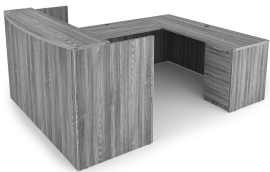

KAI RECEPTION U-DESK WITH DOUBLE FULL PEDESTALS, 71" X 96"

SKU: URD7196P-1

Kai Laminate Reception U-Desk with Double Full Pedestals, 71" x 96" has five drawers, 2" kick plates, and fluted edges. Five finishes.

Categories: [Desking](#), [Reception Desks](#)

Tags: [Kai](#)

GALLERY IMAGES

i5 Industries Kai Reception U-Shaped Desk Double Full Pedestals Front – Samoa Gray – URD7196P-1, URD71102P-1

i5 Industries Kai Reception U-Shaped Desk Double Full Pedestals – Espresso – URD7196P-1, URD71102P-1

PRODUCT FEATURES

- Fluted top edges
- Reversible - adjusts for left-handed or right-handed configurations
- Bowed transaction top, 17.5" at the deepest point
- Black grommets are standard on all finishes
- Silver Nickel keyhole shaped handles are standard on all finishes. Optional black handles available for additional charge.
- 3mm edge banding
- Pedestals arrive assembled
- Storage is secured with lock and key
- Heavy duty construction
- Adjustable glides, up to 1"
- Commercial quality
- Sustainably sourced wood
- Imported from Europe
- Matching components available
- 10 year manufacturer's warranty
- Typically available for quick ship
- Weight Capacity of Desk: 150 lbs
- Weight Capacity of Drawers: 75 lbs