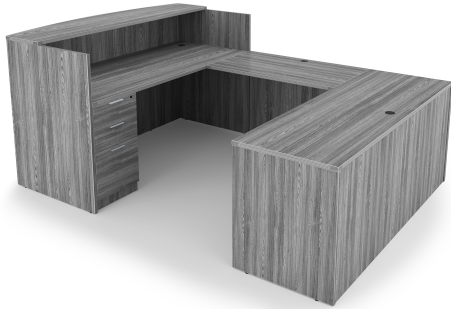

[Kai U Shaped Reception Desk with Full Pedestal and Lateral File, 71" x 102"](https://i5industries.com/product/kai-line-u-shaped-reception-desk-with-full-pedestal-and-lateral-file-71-x-102/)

<https://i5industries.com/product/kai-line-u-shaped-reception-desk-with-full-pedestal-and-lateral-file-71-x-102/>

KAI U SHAPED RECEPTION DESK WITH FULL PEDESTAL AND LATERAL FILE, 71" X 102"

SKU: URD71102P-2

Kai Laminate Reception U-Desk with Full Pedestal + Lateral File, 71" x 102" has five drawers, 2" kick plates, and fluted edges. Five finishes.

Categories: [Desking](#), [Reception Desks](#)

Tags: [Kai](#)

GALLERY IMAGES

i5 Industries Kai Reception U-Shaped Desk Full Pedestal Lateral File Front – Samoa Gray – URD7196P-2, URD71102P-2

i5 Industries Kai Reception U-Shaped Desk Full Pedestal Lateral File – Walnut – URD7196P-2, URD71102P-2