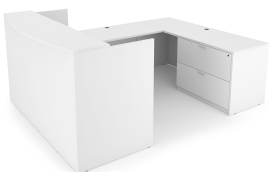

i5 Industries Kai Reception U-Shaped Desk Full Pedestal Lateral File – Mahogany – URD7196P-2, URD71102P-2

i5 Industries Kai Reception U-Shaped Desk Full Pedestal Lateral File Front – Mahogany – URD7196P-2, URD71102P-2