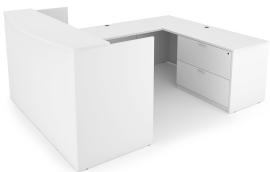

i5 Industries Kai Reception U-Shaped Desk Full Pedestal Lateral File – Mahogany – URD7196P-2, URD71102P-2

i5 Industries Kai Reception U-Shaped Desk Full Pedestal Lateral File Front – Mahogany – URD7196P-2, URD71102P-2