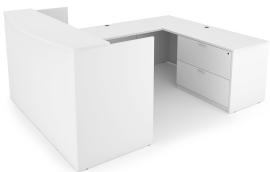

KAI U SHAPED RECEPTION DESK WITH FULL PEDESTAL AND LATERAL FILE, 71" X 96"

SKU: URD7196P-2

Kai Laminate Reception U-Desk with Full Pedestal + Lateral File, 71" x 96" has five drawers, 2" kick plates, and fluted edges. Five finishes.

Categories: [Desking](#), [Reception Desks](#)

Tags: [Kai](#)

GALLERY IMAGES

i5 Industries Kai Reception U-Shaped Desk Full Pedestal Lateral File Front – Samoa Gray – URD7196P-2, URD71102P-2

i5 Industries Kai Reception U-Shaped Desk Full Pedestal Lateral File – Walnut – URD7196P-2, URD71102P-2

i5 Industries Kai Reception U-Shaped Desk Full Pedestal Lateral File Front – Walnut – URD7196P-2, URD71102P-2

i5 Industries Kai Reception U-Shaped Desk Full Pedestal Lateral File – Matte White – URD7196P-2, URD71102P-2

PRODUCT FEATURES

- Fluted top edges
- Reversible - adjusts for left-handed or right-handed configurations
- Bowed transaction top, 17.5" at the deepest point
- Black grommets are standard on all finishes
- Silver Nickel keyhole shaped handles are standard on all finishes. Optional black handles available for additional charge.
- 3mm edge banding
- Pedestals arrive assembled
- Storage is secured with lock and key
- Heavy duty construction
- Adjustable glides, up to 1"
- Commercial quality
- Sustainably sourced wood
- Imported from Europe
- Matching components available
- 10 year manufacturer's warranty
- Typically available for quick ship
- Weight Capacity of Desk: 150 lbs
- Weight Capacity of Drawers: 75 lbs