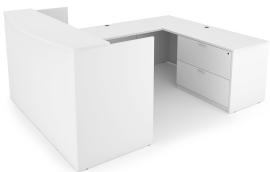

## **KAI U SHAPED RECEPTION DESK WITH FULL PEDESTAL AND LATERAL FILE, 71" X 96"**

**SKU:** URD7196P-2

Kai Laminate Reception U-Desk with Full Pedestal + Lateral File, 71" x 96" has five drawers, 2" kick plates, and fluted edges. Five finishes.

### **GALLERY IMAGES**

i5 Industries Kai Reception U-Shaped Desk Full Pedestal Lateral File Front – Samoa Gray – URD7196P-2, URD71102P-2

i5 Industries Kai Reception U-Shaped Desk Full Pedestal Lateral File – Walnut – URD7196P-2, URD71102P-2

## PRODUCT FEATURES

- Fluted top edges
- Reversible - adjusts for left-handed or right-handed configurations
- Bowed transaction top, 17.5" at the deepest point
- Black grommets are standard on all finishes
- Silver Nickel keyhole shaped handles are standard on all finishes. Optional black handles available for additional charge.
- 3mm edge banding
- Pedestals arrive assembled
- Storage is secured with lock and key
- Heavy duty construction
- Adjustable glides, up to 1"
- Commercial quality
- Sustainably sourced wood
- Imported from Europe
- Matching components available
- 10 year manufacturer's warranty
- Typically available for quick ship
- Weight Capacity of Desk: 150 lbs
- Weight Capacity of Drawers: 75 lbs