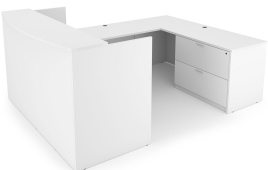

KAI U SHAPED RECEPTION DESK WITH FULL PEDESTAL AND LATERAL FILE, 71" X 96"

SKU: URD7196P-2

Kai Laminate Reception U-Desk with Full Pedestal + Lateral File, 71" x 96" has five drawers, 2" kick plates, and fluted edges. Five finishes.

Categories: [Desking](#), [Reception Desks](#)

Tags: [Kai](#)

GALLERY IMAGES

i5 Industries Kai Reception U-Shaped Desk Full Pedestal Lateral File Front – Samoa Gray – URD7196P-2, URD71102P-2

i5 Industries Kai Reception U-Shaped Desk Full Pedestal Lateral File – Walnut – URD7196P-2, URD71102P-2

i5 Industries Kai Reception U-Shaped Desk Full Pedestal Lateral File Front – Walnut – URD7196P-2, URD71102P-2

i5 Industries Kai Reception U-Shaped Desk Full Pedestal Lateral File – Matte White – URD7196P-2, URD71102P-2

PRODUCT FEATURES

- Fluted top edges
- Reversible - adjusts for left-handed or right-handed configurations
- Bowed transaction top, 17.5" at the deepest point
- Black grommets are standard on all finishes
- Silver Nickel keyhole shaped handles are standard on all finishes. Optional black handles available for additional charge.
- 3mm edge banding
- Pedestals arrive assembled
- Storage is secured with lock and key
- Heavy duty construction
- Adjustable glides, up to 1"
- Commercial quality
- Sustainably sourced wood
- Imported from Europe
- Matching components available
- 10 year manufacturer's warranty
- Typically available for quick ship
- Weight Capacity of Desk: 150 lbs
- Weight Capacity of Drawers: 75 lbs