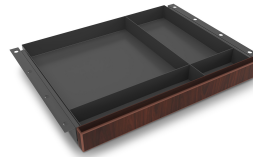

KAI PENCIL DRAWER, 22"

SKU: PD22

Kai laminate pencil drawer with four compartments and smooth slide rail system. Mounts under all Kai desks and credenzas.

Categories: [Storage](#), [Under Desk Storage](#)

Tags: [Kai](#)

GALLERY IMAGES

i5 Industries Kai Pencil Drawer – Black – PD22

i5 Industries Kai Pencil Drawer – Espresso – PD22

i5 Industries Kai Pencil Drawer – Mahogany – PD22

i5 Industries Kai Pencil Drawer – Walnut – PD22

i5 Industries Kai Pencil Drawer – Matte White – PD22

i5 Industries Kai Pencil Drawer Spec Drawing 1 – PD22

PRODUCT FEATURES

- 4 Compartments

- 3mm edge banding
- Heavy duty construction
- Commercial quality
- Sustainably sourced wood
- Imported from Europe
- Matching components available
- 10 year manufacturer's warranty
- Typically available for quick ship
- Weight Capacity: 75 lbs