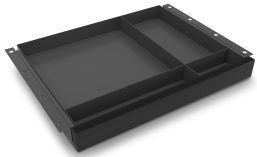

KAI PENCIL DRAWER, 22"

SKU: PD22

Kai laminate pencil drawer with four compartments and smooth slide rail system. Mounts under all Kai desks and credenzas.

Categories: [Storage](#), [Under Desk Storage](#)

Tags: [Kai](#)

GALLERY IMAGES

i5 Industries Kai Pencil Drawer – Black – PD22

i5 Industries Kai Pencil Drawer – Espresso – PD22

i5 Industries Kai Pencil Drawer – Mahogany – PD22

i5 Industries Kai Pencil Drawer – Walnut – PD22

i5 Industries Kai Pencil Drawer – Matte White – PD22

i5 Industries Kai Pencil Drawer Spec Drawing 1 – PD22

PRODUCT FEATURES

- 4 Compartments

- 3mm edge banding
- Heavy duty construction
- Commercial quality
- Sustainably sourced wood
- Imported from Europe
- Matching components available
- 10 year manufacturer's warranty
- Typically available for quick ship
- Weight Capacity: 75 lbs