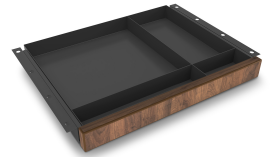

KAI PENCIL DRAWER, 22"

SKU: PD22

Kai laminate pencil drawer with four compartments and smooth slide rail system. Mounts under all Kai desks and credenzas.

Categories: [Storage](#), [Under Desk Storage](#)

Tags: [Kai](#)

GALLERY IMAGES

i5 Industries Kai Pencil Drawer – Black – PD22

i5 Industries Kai Pencil Drawer – Espresso – PD22

i5 Industries Kai Pencil Drawer – Mahogany – PD22

i5 Industries Kai Pencil Drawer – Walnut – PD22

i5 Industries Kai Pencil Drawer – Matte White – PD22

i5 Industries Kai Pencil Drawer Spec Drawing 1 – PD22

PRODUCT FEATURES

- 4 Compartments

- 3mm edge banding
- Heavy duty construction
- Commercial quality
- Sustainably sourced wood
- Imported from Europe
- Matching components available
- 10 year manufacturer's warranty
- Typically available for quick ship
- Weight Capacity: 75 lbs