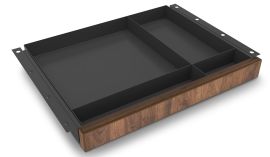

KAI PENCIL DRAWER, 22"

SKU: PD22

Kai laminate pencil drawer with four compartments and smooth slide rail system. Mounts under all Kai desks and credenzas.

Categories: [Storage](#), [Under Desk Storage](#)

Tags: [Kai](#)

GALLERY IMAGES

i5 Industries Kai Pencil Drawer – Black – PD22

i5 Industries Kai Pencil Drawer – Espresso – PD22

i5 Industries Kai Pencil Drawer – Mahogany – PD22

i5 Industries Kai Pencil Drawer – Walnut – PD22

i5 Industries Kai Pencil Drawer – Matte White – PD22

i5 Industries Kai Pencil Drawer Spec Drawing 1 – PD22

PRODUCT FEATURES

- 4 Compartments

- 3mm edge banding
- Heavy duty construction
- Commercial quality
- Sustainably sourced wood
- Imported from Europe
- Matching components available
- 10 year manufacturer's warranty
- Typically available for quick ship
- Weight Capacity: 75 lbs