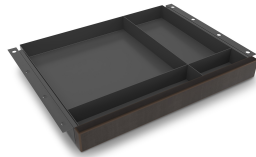

KAI PENCIL DRAWER, 22"

SKU: PD22

Kai laminate pencil drawer with four compartments and smooth slide rail system. Mounts under all Kai desks and credenzas.

Categories: [Storage](#), [Under Desk Storage](#)

Tags: [Kai](#)

GALLERY IMAGES

i5 Industries Kai Pencil Drawer – Black – PD22

i5 Industries Kai Pencil Drawer – Espresso – PD22

i5 Industries Kai Pencil Drawer – Mahogany – PD22

i5 Industries Kai Pencil Drawer – Walnut – PD22

i5 Industries Kai Pencil Drawer – Matte White – PD22

i5 Industries Kai Pencil Drawer Spec Drawing 1 – PD22

PRODUCT FEATURES

- 4 Compartments

- 3mm edge banding
- Heavy duty construction
- Commercial quality
- Sustainably sourced wood
- Imported from Europe
- Matching components available
- 10 year manufacturer's warranty
- Typically available for quick ship
- Weight Capacity: 75 lbs