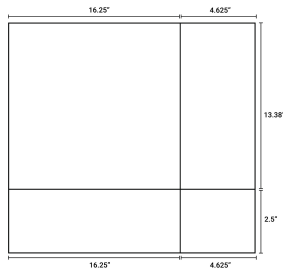

i5 Industries Kai Pencil Drawer – Espresso – PD22

i5 Industries Kai Pencil Drawer – Matte White – PD22

i5 Industries Kai Pencil Drawer Spec Drawing 1 – PD22

PRODUCT FEATURES

- 4 Compartments