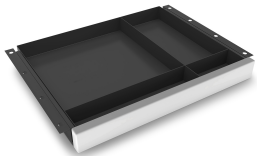

KAI PENCIL DRAWER, 22"

SKU: PD22

Kai laminate pencil drawer with four compartments and smooth slide rail system. Mounts under all Kai desks and credenzas.

Categories: [Storage](#), [Under Desk Storage](#)

Tags: [Kai](#)

GALLERY IMAGES

i5 Industries Kai Pencil Drawer – Black – PD22

i5 Industries Kai Pencil Drawer – Espresso – PD22

i5 Industries Kai Pencil Drawer – Mahogany – PD22

i5 Industries Kai Pencil Drawer – Walnut – PD22

i5 Industries Kai Pencil Drawer – Matte White – PD22

i5 Industries Kai Pencil Drawer Spec Drawing 1 – PD22

PRODUCT FEATURES

- 4 Compartments

- 3mm edge banding
- Heavy duty construction
- Commercial quality
- Sustainably sourced wood
- Imported from Europe
- Matching components available
- 10 year manufacturer's warranty
- Typically available for quick ship
- Weight Capacity: 75 lbs