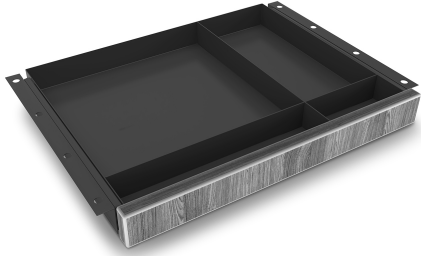

KAI PENCIL DRAWER, 22"

SKU: PD22

Kai laminate pencil drawer with four compartments and smooth slide rail system. Mounts under all Kai desks and credenzas.

Categories: [Storage](#), [Under Desk Storage](#)

Tags: [Kai](#)

GALLERY IMAGES

i5 Industries Kai Pencil Drawer – Black – PD22

i5 Industries Kai Pencil Drawer – Espresso – PD22

i5 Industries Kai Pencil Drawer – Mahogany – PD22

i5 Industries Kai Pencil Drawer – Walnut – PD22

i5 Industries Kai Pencil Drawer – Matte White – PD22

i5 Industries Kai Pencil Drawer Spec Drawing 1 – PD22

PRODUCT FEATURES

- 4 Compartments

- 3mm edge banding
- Heavy duty construction
- Commercial quality
- Sustainably sourced wood
- Imported from Europe
- Matching components available
- 10 year manufacturer's warranty
- Typically available for quick ship
- Weight Capacity: 75 lbs