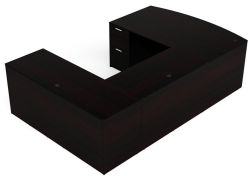

KAI U SHAPED BOW FRONT DESK WITH DOUBLE FULL PEDESTALS, 71" X 102"

SKU: UBD71102P-2

Laminate workstation in a U configuration with bow front and five drawers. This desk is reversible and can be used as a left-handed or right-handed desk. This is the 71" depth x 102" width version.

Categories: [Desking](#), [U-Shaped Desks](#)

Tags: [Kai](#)

GALLERY IMAGES

Kai Walnut Bow Front U-Shaped Desk with File/File Ped

Kai Samoa Gray Bow Front U-Shaped Desk with File/File Ped

Kai Mahogany Bow Front U-Shaped Desk with File/File Ped

Kai Samoa Gray Bow Front U-Shaped Desk with File/File Ped

Kai Espresso Bow Front U-Shaped Desk with File/File Ped

Kai Mahogany Bow Front U-Shaped Desk with File/File Ped

Kai Espresso Bow Front U-Shaped Desk with File/File Ped

Kai Mahogany Bow Front U-Shaped Desk with File/File Ped

PRODUCT DESCRIPTION

Sustainably sourced laminate bow front desk in a U-configuration that is fully reversible and makes the perfect executive desk. Features three drawers on one side and two on the other, each pedestal is secured by a single lock and key. Ideal to be used as a workstation in a home office, private office, or open plan layout. Built for durability with a heavy-duty cam and dowel system and over-engineered with over 15 connection points. Available in five laminate finish options. **Custom keying options are available.**