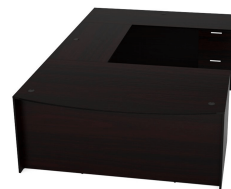

KAI U SHAPED BOW FRONT DESK WITH DOUBLE FULL PEDESTALS, 71" X 102"

SKU: UBD71102P-2

Laminate workstation in a U configuration with bow front and five drawers. This desk is reversible and can be used as a left-handed or right-handed desk. This is the 71" depth x 102" width version.

Categories: [Desking](#), [U-Shaped Desks](#)

Tags: [Kai](#)

GALLERY IMAGES

Kai Walnut Bow Front U-Shaped Desk with File/File Ped

Kai Samoa Gray Bow Front U-Shaped Desk with File/File Ped

Kai Mahogany Bow Front U-Shaped Desk with File/File Ped

Kai Samoa Gray Bow Front U-Shaped Desk with File/File Ped

Kai Espresso Bow Front U-Shaped Desk with File/File Ped

Kai Mahogany Bow Front U-Shaped Desk with File/File Ped

Kai Espresso Bow Front U-Shaped Desk with File/File Ped

Kai Mahogany Bow Front U-Shaped Desk with File/File Ped

PRODUCT DESCRIPTION

Sustainably sourced laminate bow front desk in a U-configuration that is fully reversible and makes the perfect executive desk. Features three drawers on one side and two on the other, each pedestal is secured by a single lock and key. Ideal to be used as a workstation in a home office, private office, or open plan layout. Built for durability with a heavy-duty cam and dowel system and over-engineered with over 15 connection points. Available in five laminate finish options. **Custom keying options are available.**