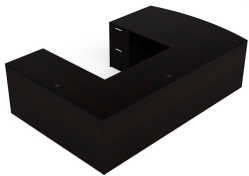

## **KAI U SHAPED BOW FRONT DESK WITH DOUBLE FULL PEDESTALS, 71" X 108"**

**SKU:** UBD71108P-2

Laminate workstation in a U configuration with bow front and five drawers. This desk is reversible and can be used as a left-handed or right-handed desk. This is the 71" depth x 102" width version.

### **GALLERY IMAGES**

Kai Walnut Bow Front U-Shaped Desk with File/File Ped

Kai Samoa Gray Bow Front U-Shaped Desk with File/File Ped

Kai Mahogany Bow Front U-Shaped Desk with File/File Ped

Kai Samoa Gray Bow Front U-Shaped Desk with File/File Ped

Kai Espresso Bow Front U-Shaped Desk with File/File Ped

Kai Mahogany Bow Front U-Shaped Desk with File/File Ped

Kai Espresso Bow Front U-Shaped Desk with File/File Ped

Kai Mahogany Bow Front U-Shaped Desk with File/File Ped

## PRODUCT DESCRIPTION

Sustainably sourced laminate bow front desk in a U-configuration that is fully reversible and makes the perfect executive desk. Features three drawers on one side and two on the other, each pedestal is secured by a single lock and key. Ideal to be used as a workstation in a home office, private office, or open plan layout. Built for durability with a heavy-duty cam and dowel system and over-engineered with over 15 connection points. Available in five laminate finish options. **Custom keying options are available.**