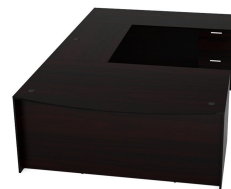

## **KAI U SHAPED BOW FRONT DESK WITH DOUBLE FULL PEDESTALS, 71" X 108"**

**SKU:** UBD71108P-2

Laminate workstation in a U configuration with bow front and five drawers. This desk is reversible and can be used as a left-handed or right-handed desk. This is the 71" depth x 102" width version.

### **GALLERY IMAGES**

Kai Walnut Bow Front U-Shaped Desk with File/File Ped

Kai Samoa Gray Bow Front U-Shaped Desk with File/File Ped

Kai Mahogany Bow Front U-Shaped Desk with File/File Ped

Kai Samoa Gray Bow Front U-Shaped Desk with File/File Ped

Kai Espresso Bow Front U-Shaped Desk with File/File Ped

Kai Mahogany Bow Front U-Shaped Desk with File/File Ped

Kai Espresso Bow Front U-Shaped Desk with File/File Ped

Kai Mahogany Bow Front U-Shaped Desk with File/File Ped

## PRODUCT DESCRIPTION

Sustainably sourced laminate bow front desk in a U-configuration that is fully reversible and makes the perfect executive desk. Features three drawers on one side and two on the other, each pedestal is secured by a single lock and key. Ideal to be used as a workstation in a home office, private office, or open plan layout. Built for durability with a heavy-duty cam and dowel system and over-engineered with over 15 connection points. Available in five laminate finish options. **Custom keying options are available.**