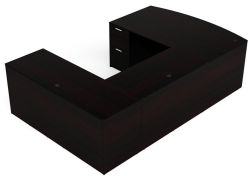

KAI U SHAPED BOW FRONT DESK WITH DOUBLE FULL PEDESTALS, 71" X 108"

SKU: UBD71108P-2

Laminate workstation in a U configuration with bow front and five drawers. This desk is reversible and can be used as a left-handed or right-handed desk. This is the 71" depth x 102" width version.

Categories: [Desking](#), [U-Shaped Desks](#)

Tags: [Kai](#)

GALLERY IMAGES

Kai Walnut Bow Front U-Shaped Desk with File/File Ped

Kai Samoa Gray Bow Front U-Shaped Desk with File/File Ped

Kai Mahogany Bow Front U-Shaped Desk with File/File Ped

Kai Samoa Gray Bow Front U-Shaped Desk with File/File Ped

Kai Espresso Bow Front U-Shaped Desk with File/File Ped

Kai Mahogany Bow Front U-Shaped Desk with File/File Ped

Kai Espresso Bow Front U-Shaped Desk with File/File Ped

Kai Mahogany Bow Front U-Shaped Desk with File/File Ped

PRODUCT DESCRIPTION

Sustainably sourced laminate bow front desk in a U-configuration that is fully reversible and makes the perfect executive desk. Features three drawers on one side and two on the other, each pedestal is secured by a single lock and key. Ideal to be used as a workstation in a home office, private office, or open plan layout. Built for durability with a heavy-duty cam and dowel system and over-engineered with over 15 connection points. Available in five laminate finish options. **Custom keying options are available.**