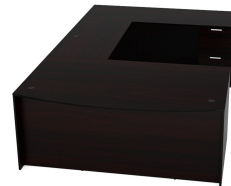

KAI U SHAPED BOW FRONT DESK WITH DOUBLE FULL PEDESTALS, 71" X 108"

SKU: UBD71108P-2

Laminate workstation in a U configuration with bow front and five drawers. This desk is reversible and can be used as a left-handed or right-handed desk. This is the 71" depth x 102" width version.

Categories: [Desking](#), [U-Shaped Desks](#)

Tags: [Kai](#)

GALLERY IMAGES

Kai Walnut Bow Front U-Shaped Desk with File/File Ped

Kai Samoa Gray Bow Front U-Shaped Desk with File/File Ped

Kai Mahogany Bow Front U-Shaped Desk with File/File Ped

Kai Samoa Gray Bow Front U-Shaped Desk with File/File Ped

Kai Espresso Bow Front U-Shaped Desk with File/File Ped

Kai Mahogany Bow Front U-Shaped Desk with File/File Ped

Kai Espresso Bow Front U-Shaped Desk with File/File Ped

Kai Mahogany Bow Front U-Shaped Desk with File/File Ped

PRODUCT DESCRIPTION

Sustainably sourced laminate bow front desk in a U-configuration that is fully reversible and makes the perfect executive desk. Features three drawers on one side and two on the other, each pedestal is secured by a single lock and key. Ideal to be used as a workstation in a home office, private office, or open plan layout. Built for durability with a heavy-duty cam and dowel system and over-engineered with over 15 connection points. Available in five laminate finish options. **Custom keying options are available.**