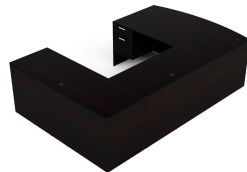

Kai Espresso Bow Front U-Shaped Desk with Suspended Ped