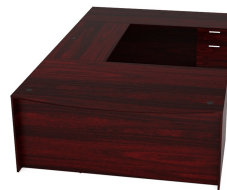

KAI U SHAPED BOW FRONT DESK WITH DOUBLE SUSPENDED PEDESTALS, 71" X 102"

SKU: UBD71102P-1

Laminate workstation in a U configuration with bow front and four drawers. This desk is reversible and can be used as a left-handed or right-handed desk. This is the 71" depth x 102" width version.

Categories: [Desking](#), [U-Shaped Desks](#)

Tags: [Kai](#)

GALLERY IMAGES

U Shaped Bow Front Desk with Suspended Pedestal – Walnut

U Shaped Bow Front Desk with Suspended Pedestal – Samoa Gray

U Shaped Bow Front Desk with Suspended Pedestal – Mahogany

U Shaped Bow Front Desk with Suspended Pedestal – Espresso

U Shaped Bow Front Desk with Suspended Pedestal – Matte White

Kai Espresso Bow Front U-Shaped Desk with Suspended Ped

Kai Mahogany Bow Front U-Shaped Desk with Suspended Ped

PRODUCT DESCRIPTION

Sustainably sourced laminate bow front desk in a U-configuration that is fully reversible and makes the perfect executive desk. Features two drawers on one side and two on the other, each pedestal is secured by a single lock and key. Ideal to be used as a workstation in a home office, private office, or open plan layout. Built for durability with a heavy-duty cam and dowel system and over-engineered with over 15 connection points. Available in five laminate finish options. **Custom keying options are available.**