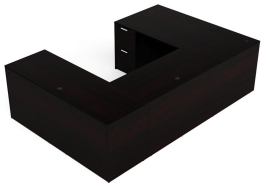

KAI U SHAPED DESK WITH DOUBLE FULL PEDESTALS, 66" X 102"

SKU: UD66102P-2

Laminate workstation in a U configuration with straight front and five drawers. This desk is reversible and can be used as a left-handed or right-handed desk. This is the 66" depth x 102" width version.

Categories: [Desking](#), [U-Shaped Desks](#)

Tags: [Kai](#)

GALLERY IMAGES

Kai Espresso Gray U-Shaped Desk with File/File Ped

Kai Mahogany U-Shaped Desk with File/File Ped

Product – Kai Samoa Gray Bow Front U-Shaped Desk with File/File Ped

PRODUCT DESCRIPTION

Sustainably sourced laminate desk in a U-configuration that is fully reversible in a classic, modern style. Features three drawers on one side and two on the other, each pedestal is secured by a single lock and key. Ideal to be used as a workstation in a home office, private office, or open plan layout. Built for durability with a heavy-duty cam and dowel system and over-engineered with over 15 connection points. Available in five laminate finish options. **Custom keying options are available.**

COMPONENTS

Main Desk Shell	Kai Desk Shell, 30" x 66"
-----------------	---

[Kai U Shaped Desk with Double Full Pedestals,
66" x 102"](https://i5industries.com/product/kai-u-shaped-desk-with-double-full-pedestals-66-x-102/)