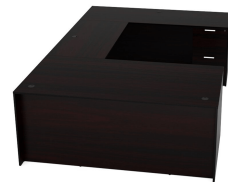

KAI U SHAPED DESK WITH DOUBLE FULL PEDESTALS, 66" X 102"

SKU: UD66102P-2

Laminate workstation in a U configuration with straight front and five drawers. This desk is reversible and can be used as a left-handed or right-handed desk. This is the 66" depth x 102" width version.

Categories: [Desking](#), [U-Shaped Desks](#)

Tags: [Kai](#)

GALLERY IMAGES

Kai Espresso Gray U-Shaped Desk with File/File Ped

Kai Mahogany U-Shaped Desk with File/File Ped

Product – Kai Samoa Gray Bow Front U-Shaped Desk with File/File Ped

Kai Samoa Gray U-Shaped Desk with File File Ped

Kai Mahogany U-Shaped Desk with File/File Ped

Kai Espresso Gray U-Shaped Desk with File/File Ped

Kai Espresso Gray U-Shaped Desk with File/File Ped

Kai Mahogany U-Shaped Desk with File/File Ped

PRODUCT DESCRIPTION

Sustainably sourced laminate desk in a U-configuration that is fully reversible in a classic, modern style. Features three drawers on one side and two on the other, each pedestal is secured by a single lock and key. Ideal to be used as a workstation in a home office, private office, or open plan layout. Built for durability with a heavy-duty cam and dowel system and over-engineered with over 15 connection points. Available in five laminate finish options. **Custom keying options are available.**