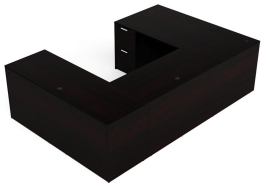

## KAI U SHAPED DESK WITH DOUBLE FULL PEDESTALS, 66" X 96"

**SKU:** UD6696P-2

Laminate workstation in a U configuration with straight front and five drawers. This desk is reversible and can be used as a left-handed or right-handed desk. This is the 66" depth x 96" width version.

### GALLERY IMAGES

Kai Espresso Gray U-Shaped Desk with File/File Ped

Kai Walnut U-Shaped Desk with File File Ped

Kai Mahogany U-Shaped Desk with File/File Ped

Product – Kai Samoa Gray Bow Front U-Shaped Desk with File/File Ped

## PRODUCT DESCRIPTION

Sustainably sourced laminate desk in a U-configuration that is fully reversible in a classic, modern style. Features three drawers on one side and two on the other, each pedestal is secured by a single lock and key. Ideal to be used as a workstation in a home office, private office, or open plan layout. Built for durability with a heavy-duty cam and dowel system and over-engineered with over 15 connection points. Available in five laminate finish options. **Custom keying options are available.**

## COMPONENTS

Main Desk Shell	<a href="#">Kai Desk Shell, 30" x 66"</a>
-----------------	---

[Kai U Shaped Desk with Double Full Pedestals,  
66" x 96"](https://i5industries.com/product/kai-u-shaped-desk-with-double-full-pedestals-66-x-96/)