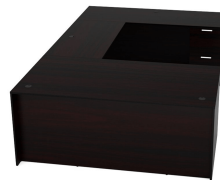

## KAI U SHAPED DESK WITH DOUBLE FULL PEDESTALS, 66" X 96"

**SKU:** UD6696P-2

Laminate workstation in a U configuration with straight front and five drawers. This desk is reversible and can be used as a left-handed or right-handed desk. This is the 66" depth x 96" width version.

### GALLERY IMAGES

Kai Espresso Gray U-Shaped Desk with File/File Ped

Kai Walnut U-Shaped Desk with File File Ped

Kai Mahogany U-Shaped Desk with File/File Ped

Product – Kai Samoa Gray Bow Front U-Shaped Desk with File/File Ped

Kai Samoa Gray U-Shaped Desk with File File Ped

Kai Mahogany U-Shaped Desk with File/File Ped

Kai Espresso Gray U-Shaped Desk with File/File Ped

Kai Espresso Gray U-Shaped Desk with File/File Ped

## PRODUCT DESCRIPTION

Sustainably sourced laminate desk in a U-configuration that is fully reversible in a classic, modern style. Features three drawers on one side and two on the other, each pedestal is secured by a single lock and key. Ideal to be used as a workstation in a home office, private office, or open plan layout. Built for durability with a heavy-duty cam and dowel system and over-engineered with over 15 connection points. Available in five laminate finish options. **Custom keying options are available.**