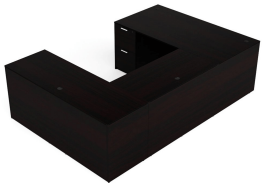

Kai Espresso Gray U-Shaped Desk with File/File Ped