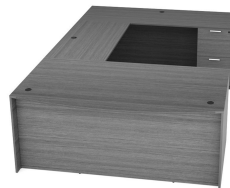

KAI U SHAPED DESK WITH DOUBLE FULL PEDESTALS, 71" X 102" (71" W DESK, 48" W BRIDGE)

SKU: UD71102P-5

Laminate workstation in a U configuration with straight front and five drawers. This desk is reversible and can be used as a left-handed or right-handed desk. This is the 71" depth x 102" width version with a 48" width return.

Categories: [Desking, U-Shaped Desks](#)

Tags: [Kai](#)

GALLERY IMAGES

Kai Samoa Gray U-Shaped Desk with File File Ped

Kai Espresso Gray U-Shaped Desk with File/File Ped

Kai Mahogany U-Shaped Desk with File/File Ped

Kai Walnut U-Shaped Desk with File File Ped

Kai Espresso Gray U-Shaped Desk with File/File Ped

Kai Mahogany U-Shaped Desk with File/File Ped

Product – Kai Samoa Gray Bow Front U-Shaped Desk with File/File Ped

<https://i5industries.com/product/kai-u-shaped-desk-with-double-full-pedestals-71-x-102-71-w-desk-48-w-bridge>
return/

PRODUCT DESCRIPTION

Sustainably sourced laminate desk in a U-configuration that is fully reversible in a classic, modern style. Features three drawers on one side and two on the other, each pedestal is secured by a single lock and key. Ideal to be used as a workstation in a home office, private office, or open plan layout. Built for durability with a heavy-duty cam and dowel system and over-engineered with over 15 connection points. Available in five laminate finish options. **Custom keying options are available.**