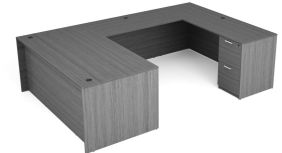

KAI U SHAPED DESK WITH DOUBLE FULL PEDESTALS, 71" X 108"

SKU: UD711108P-2

Laminate workstation in a U configuration with straight front and five drawers. This desk is reversible and can be used as a left-handed or right-handed desk. This is the 71" depth x 108" width version.

Categories: [Desks](#), [U Shaped Desks](#)

Tags: [Kai](#)

GALLERY IMAGES

Kai Samoa Gray U-Shaped Desk with File File Ped

Kai Espresso Gray U-Shaped Desk with File/File Ped

Kai Mahogany U-Shaped Desk with File/File Ped

Kai Samoa Gray U-Shaped Desk with File/File Ped

Kai Espresso Gray U-Shaped Desk with File/File Ped

Kai Mahogany U-Shaped Desk with File/File Ped

Product – Kai Samoa Gray Bow Front U-Shaped Desk with File/File Ped

Kai Mahogany Bow Front U-Shaped Desk with File/File Ped

PRODUCT DESCRIPTION

Sustainably sourced laminate desk in a U-configuration that is fully reversible in a classic, modern style. Features three drawers on one side and two on the other, each pedestal is secured by a single lock and key. Ideal to be used as a workstation in a home office, private office, or open plan layout. Built for durability with a heavy-duty cam and dowel system and over-engineered with over 15 connection points. Available in five laminate finish options. **Custom keying options are available.**