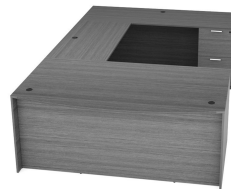

KAI U SHAPED DESK WITH DOUBLE FULL PEDESTALS, 71" X 108"

SKU: UD711108P-2

Laminate workstation in a U configuration with straight front and five drawers. This desk is reversible and can be used as a left-handed or right-handed desk. This is the 71" depth x 108" width version.

Categories: [Desks](#), [U Shaped Desks](#)

Tags: [Kai](#)

GALLERY IMAGES

Kai Samoa Gray U-Shaped Desk with File File Ped

Kai Espresso Gray U-Shaped Desk with File/File Ped

Kai Mahogany U-Shaped Desk with File/File Ped

Kai Samoa Gray U-Shaped Desk with File/File Ped

Kai Espresso Gray U-Shaped Desk with File/File Ped

Kai Mahogany U-Shaped Desk with File/File Ped

Product – Kai Samoa Gray Bow Front U-Shaped Desk with File/File Ped

Kai Mahogany Bow Front U-Shaped Desk with File/File Ped

PRODUCT DESCRIPTION

Sustainably sourced laminate desk in a U-configuration that is fully reversible in a classic, modern style. Features three drawers on one side and two on the other, each pedestal is secured by a single lock and key. Ideal to be used as a workstation in a home office, private office, or open plan layout. Built for durability with a heavy-duty cam and dowel system and over-engineered with over 15 connection points. Available in five laminate finish options. **Custom keying options are available.**