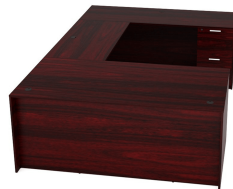

KAI U SHAPED DESK WITH DOUBLE FULL PEDESTALS, 71" X 108"

SKU: UD711108P-2

Laminate workstation in a U configuration with straight front and five drawers. This desk is reversible and can be used as a left-handed or right-handed desk. This is the 71" depth x 108" width version.

Categories: [Desks](#), [U Shaped Desks](#)

Tags: [Kai](#)

GALLERY IMAGES

Kai Samoa Gray U-Shaped Desk with File File Ped

Kai Espresso Gray U-Shaped Desk with File/File Ped

Kai Mahogany U-Shaped Desk with File/File Ped

Kai Samoa Gray U-Shaped Desk with File/File Ped

Kai Espresso Gray U-Shaped Desk with File/File Ped

Kai Mahogany U-Shaped Desk with File/File Ped

Product – Kai Samoa Gray Bow Front U-Shaped Desk with File/File Ped

Kai Mahogany Bow Front U-Shaped Desk with File/File Ped

PRODUCT DESCRIPTION

Sustainably sourced laminate desk in a U-configuration that is fully reversible in a classic, modern style. Features three drawers on one side and two on the other, each pedestal is secured by a single lock and key. Ideal to be used as a workstation in a home office, private office, or open plan layout. Built for durability with a heavy-duty cam and dowel system and over-engineered with over 15 connection points. Available in five laminate finish options. **Custom keying options are available.**