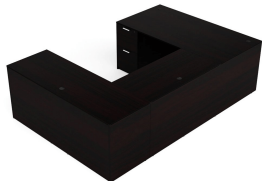

KAI U SHAPED DESK WITH DOUBLE FULL PEDESTALS, 71" X 108"

SKU: UD711108P-2

Laminate workstation in a U configuration with straight front and five drawers. This desk is reversible and can be used as a left-handed or right-handed desk. This is the 71" depth x 108" width version.

Categories: [Desks](#), [U Shaped Desks](#)

Tags: [Kai](#)

GALLERY IMAGES

Kai Samoa Gray U-Shaped Desk with File File Ped

Kai Espresso Gray U-Shaped Desk with File/File Ped

Kai Mahogany U-Shaped Desk with File/File Ped

Kai Samoa Gray U-Shaped Desk with File/File Ped

Kai Espresso Gray U-Shaped Desk with File/File Ped

Kai Mahogany U-Shaped Desk with File/File Ped

Product – Kai Samoa Gray Bow Front U-Shaped Desk with File/File Ped

Kai Mahogany Bow Front U-Shaped Desk with File/File Ped

PRODUCT DESCRIPTION

Sustainably sourced laminate desk in a U-configuration that is fully reversible in a classic, modern style. Features three drawers on one side and two on the other, each pedestal is secured by a single lock and key. Ideal to be used as a workstation in a home office, private office, or open plan layout. Built for durability with a heavy-duty cam and dowel system and over-engineered with over 15 connection points. Available in five laminate finish options. **Custom keying options are available.**