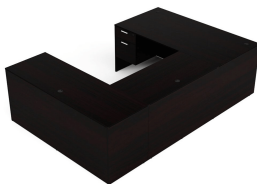

## **KAI U SHAPED DESK WITH DOUBLE SUSPENDED PEDESTALS, 66" X 102"**

**SKU:** UD66102P-1

Laminate workstation in a U configuration with straight front and four drawers. This desk is reversible and can be used as a left-handed or right-handed desk. This is the 66" depth x 102" width version.

### **GALLERY IMAGES**

Kai Samoa Gray U-Shaped Desk with Suspended Ped

Kai Espresso U-Shaped Desk with Suspended Ped

Kai Mahogany U-Shaped Desk with Suspended Ped

Kai Mahogany U-Shaped Desk with Suspended Ped

Kai Espresso U-Shaped Desk with Suspended Ped

Kai Samoa Gray U-Shaped Desk with Suspended Ped

Kai Walnut U-Shaped Desk with Suspended Ped

Kai Samoa Gray U-Shaped Desk with Suspended Ped

## PRODUCT DESCRIPTION

Sustainably sourced laminate desk in a U-configuration that is fully reversible in a classic, modern style. Features two drawers on one side and two on the other, each pedestal is secured by a single lock and key. Ideal to be used as a workstation in a home office, private office, or open plan layout. Built for durability with a heavy-duty cam and dowel system and over-engineered with over 15 connection points. Available in five laminate finish options. **Custom keying options are available.**