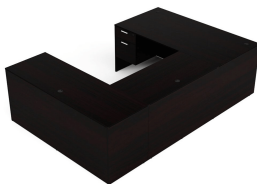

KAI U SHAPED DESK WITH DOUBLE SUSPENDED PEDESTALS, 66" X 102"

SKU: UD66102P-1

Laminate workstation in a U configuration with straight front and four drawers. This desk is reversible and can be used as a left-handed or right-handed desk. This is the 66" depth x 102" width version.

Categories: [Desking](#), [U-Shaped Desks](#)

Tags: [Kai](#)

GALLERY IMAGES

Kai Samoa Gray U-Shaped Desk with Suspended Ped

Kai Espresso U-Shaped Desk with Suspended Ped

Kai Mahogany U-Shaped Desk with Suspended Ped

Kai Mahogany U-Shaped Desk with Suspended Ped

Kai Espresso U-Shaped Desk with Suspended Ped

Kai Samoa Gray U-Shaped Desk with Suspended Ped

Kai Walnut U-Shaped Desk with Suspended Ped

Kai Samoa Gray U-Shaped Desk with Suspended Ped

PRODUCT DESCRIPTION

Sustainably sourced laminate desk in a U-configuration that is fully reversible in a classic, modern style. Features two drawers on one side and two on the other, each pedestal is secured by a single lock and key. Ideal to be used as a workstation in a home office, private office, or open plan layout. Built for durability with a heavy-duty cam and dowel system and over-engineered with over 15 connection points. Available in five laminate finish options. **Custom keying options are available.**