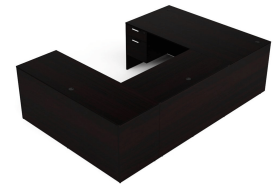

KAI U SHAPED DESK WITH DOUBLE SUSPENDED PEDESTALS, 71" X 102" (71" W DESK, 42" W BRIDGE)

SKU: UD71102P-1

Laminate workstation in a U configuration with straight front and four drawers. This desk is reversible and can be used as a left-handed or right-handed desk. This is the 71" depth x 102" width version with a 42" width return.

Categories: [Desking](#), [U-Shaped Desks](#)

Tags: [Kai](#)

GALLERY IMAGES

Kai Walnut U-Shaped Desk with Suspended Ped

Kai Samoa Gray U-Shaped Desk with Suspended Ped

Kai Mahogany U-Shaped Desk with Suspended Ped

Kai Espresso U-Shaped Desk with Suspended Ped

Kai Mahogany U-Shaped Desk with Suspended Ped

Kai Samoa Gray U-Shaped Desk with Suspended Ped

Kai Mahogany U-Shaped Desk with Suspended Ped

Kai Espresso U-Shaped Desk with Suspended Ped

PRODUCT DESCRIPTION

Sustainably sourced laminate desk in a U-configuration that is fully reversible in a classic, modern style. Features two drawers on one side and two on the other, each pedestal is secured by a single lock and key. Ideal to be used as a workstation in a home office, private office, or open plan layout. Built for durability with a heavy-duty cam and dowel system and over-engineered with over 15 connection points. Available in five laminate finish options. **Custom keying options are available.**